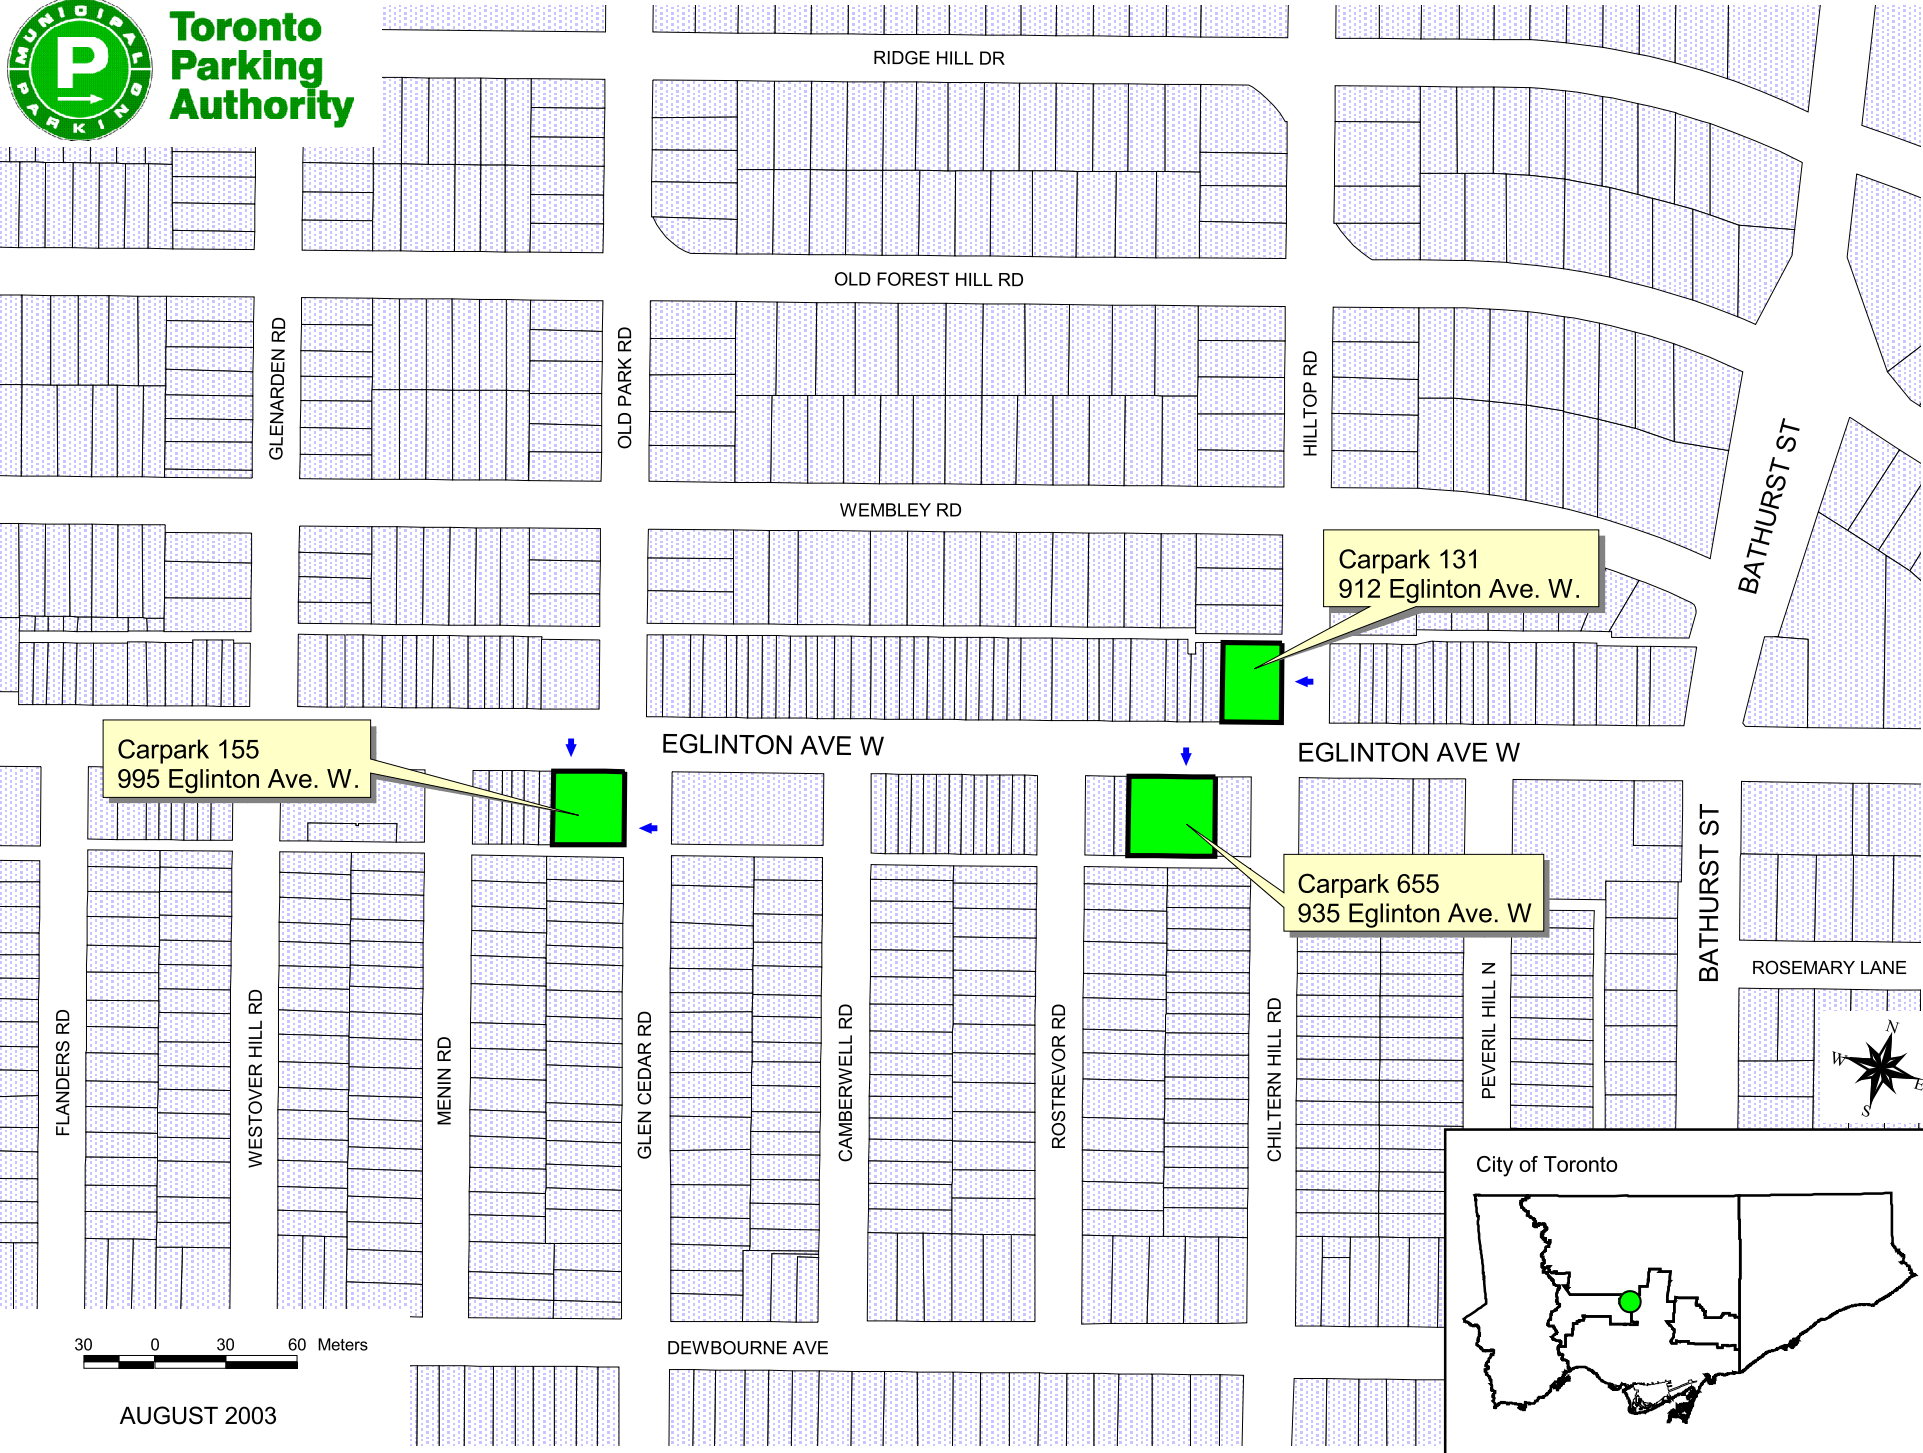

Toronto  
Parking  
Authority

Carpark 131  
912 Eglinton Ave. W.

Carpark 155  
995 Eglinton Ave. W.

Carpark 655  
935 Eglinton Ave. W.

30 0 30 60 Meters

AUGUST 2003