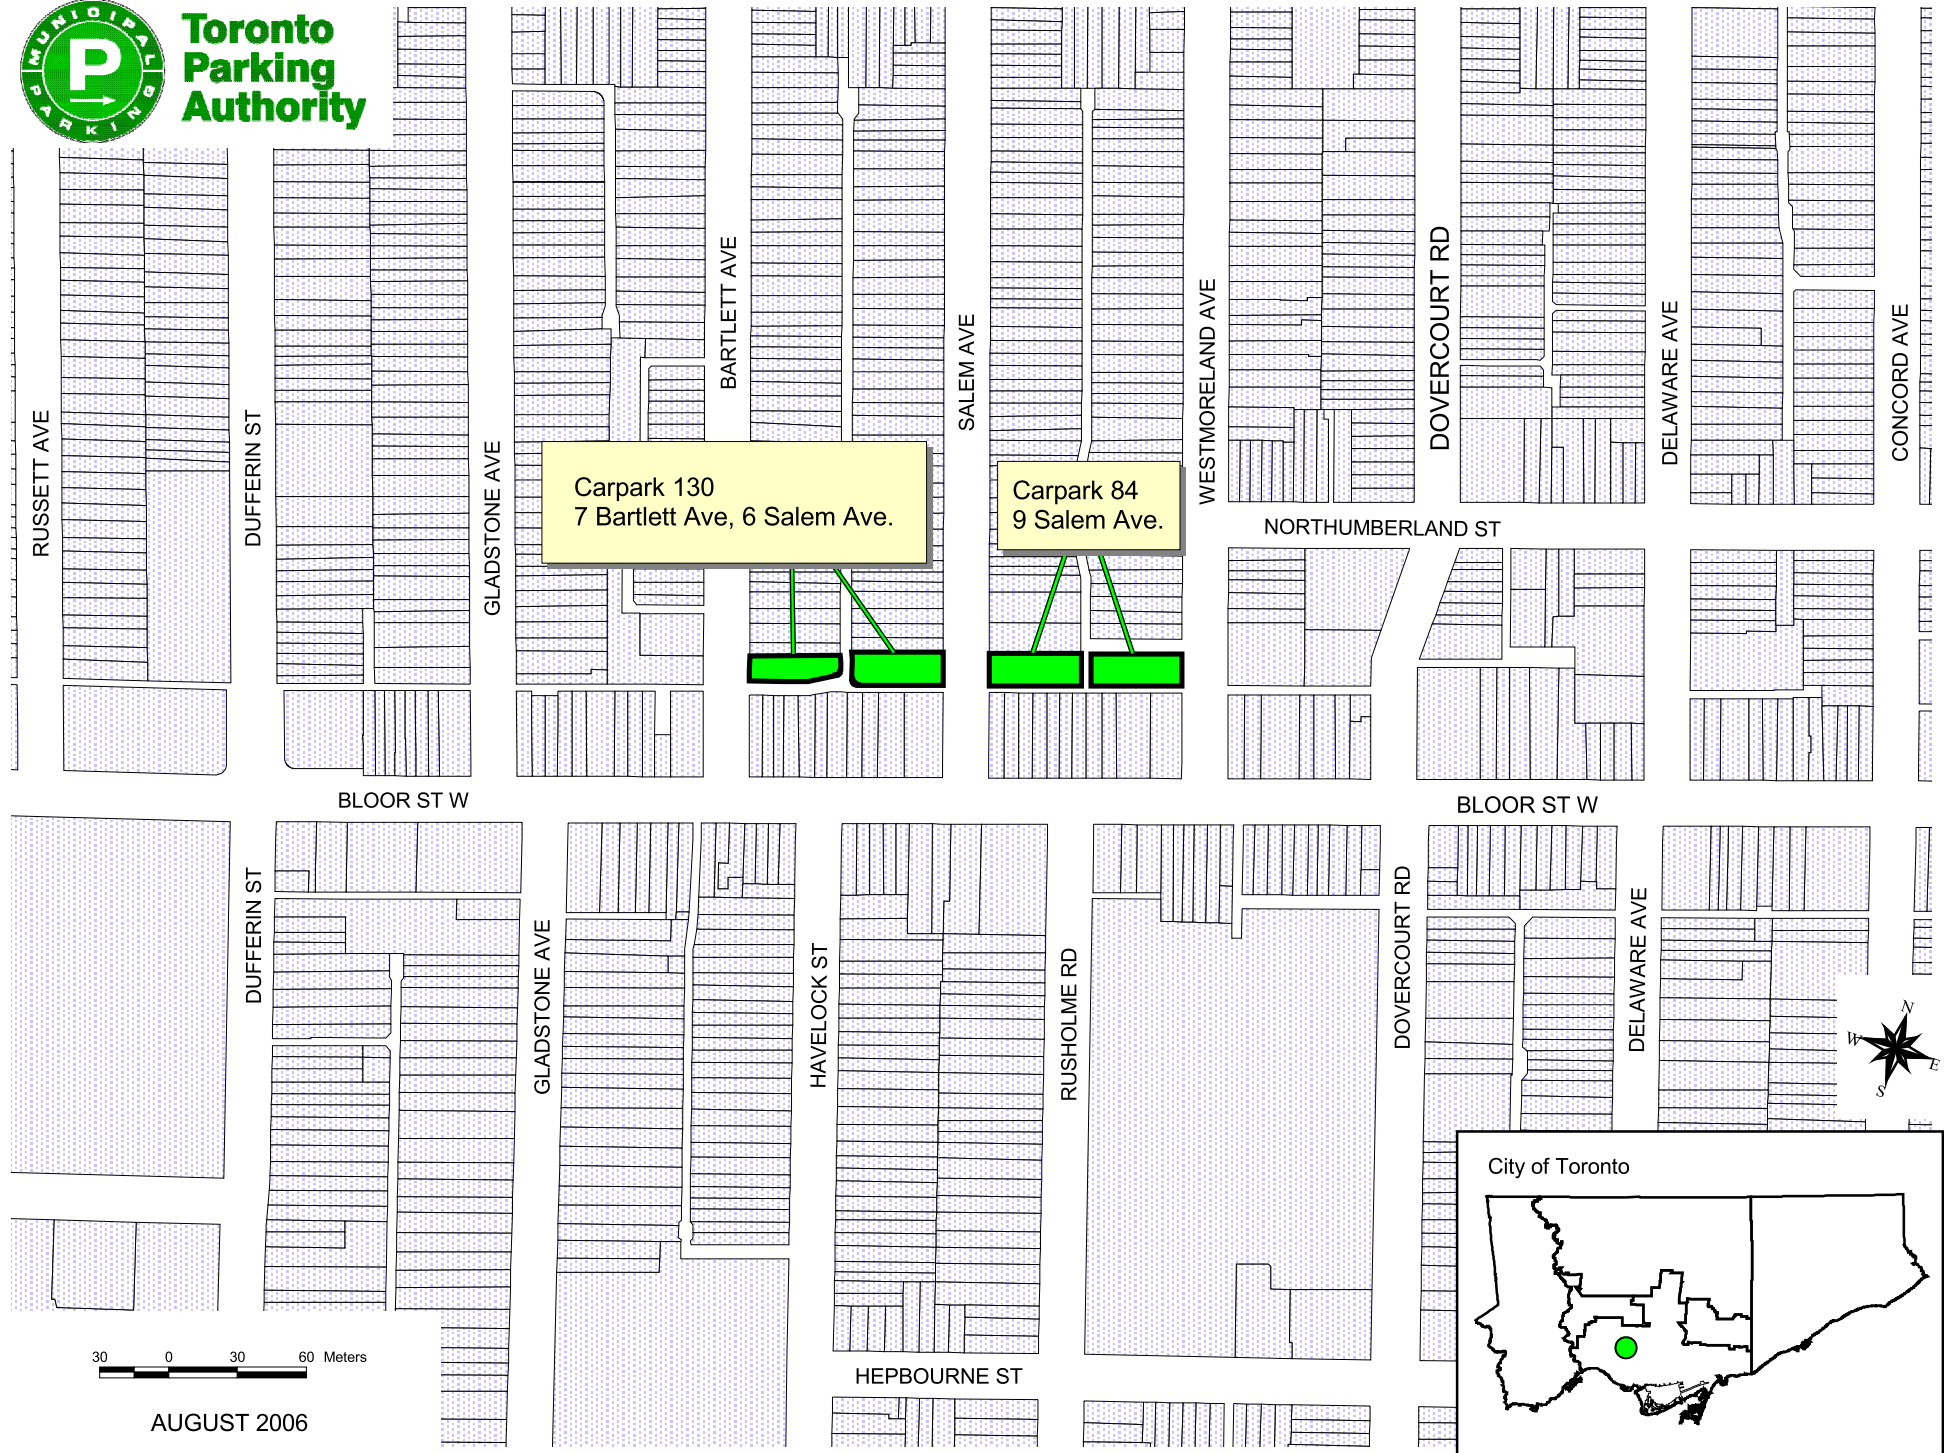

Toronto Parking Authority

Carpark 130
7 Bartlett Ave, 6 Salem Ave.

Carpark 84
9 Salem Ave.

AUGUST 2006