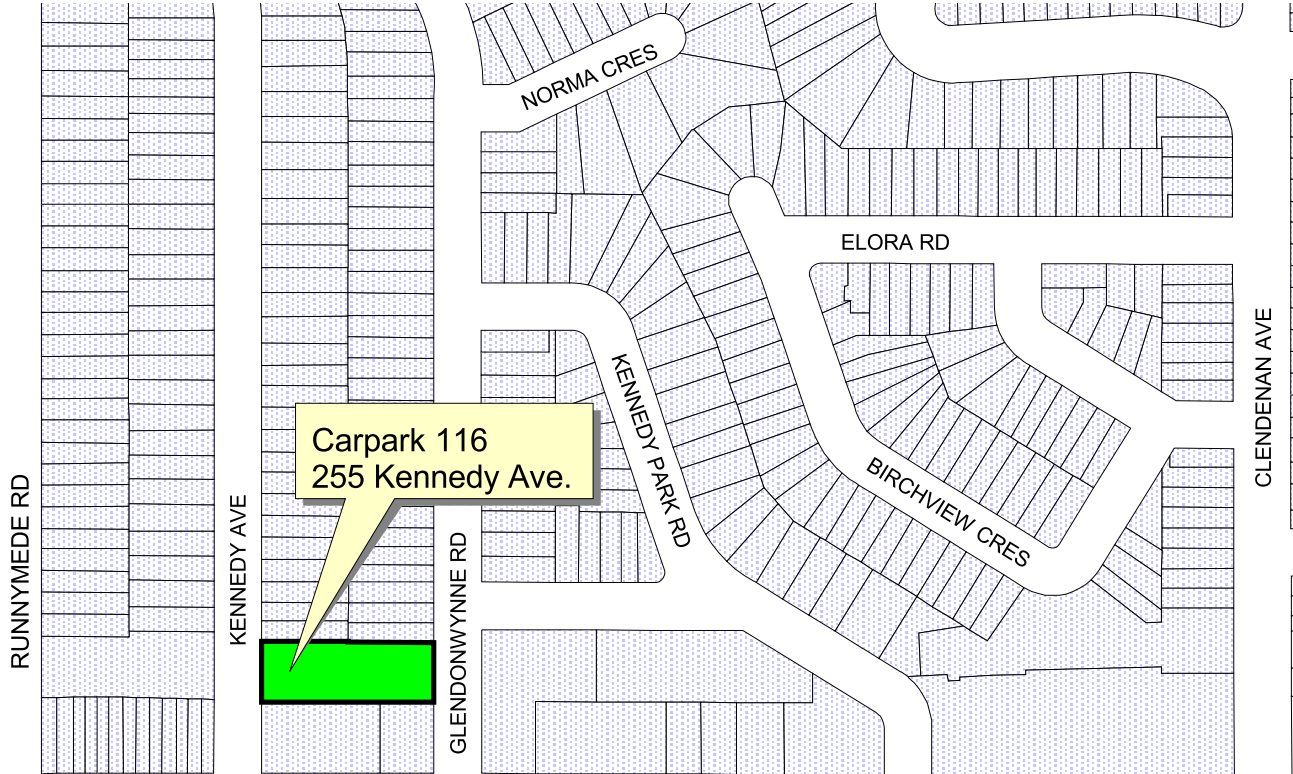

**Toronto
Parking
Authority**

Carpark 64
265 Durie St.

Carpark 116
255 Kennedy Ave.

NOVEMBER 2001