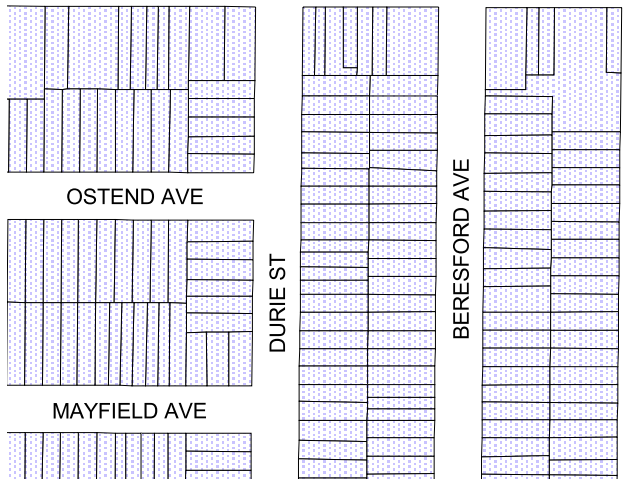

**Toronto
Parking
Authority**

Carpark 64
265 Durie St.

Carpark 116
255 Kennedy Ave.

NOVEMBER 2001