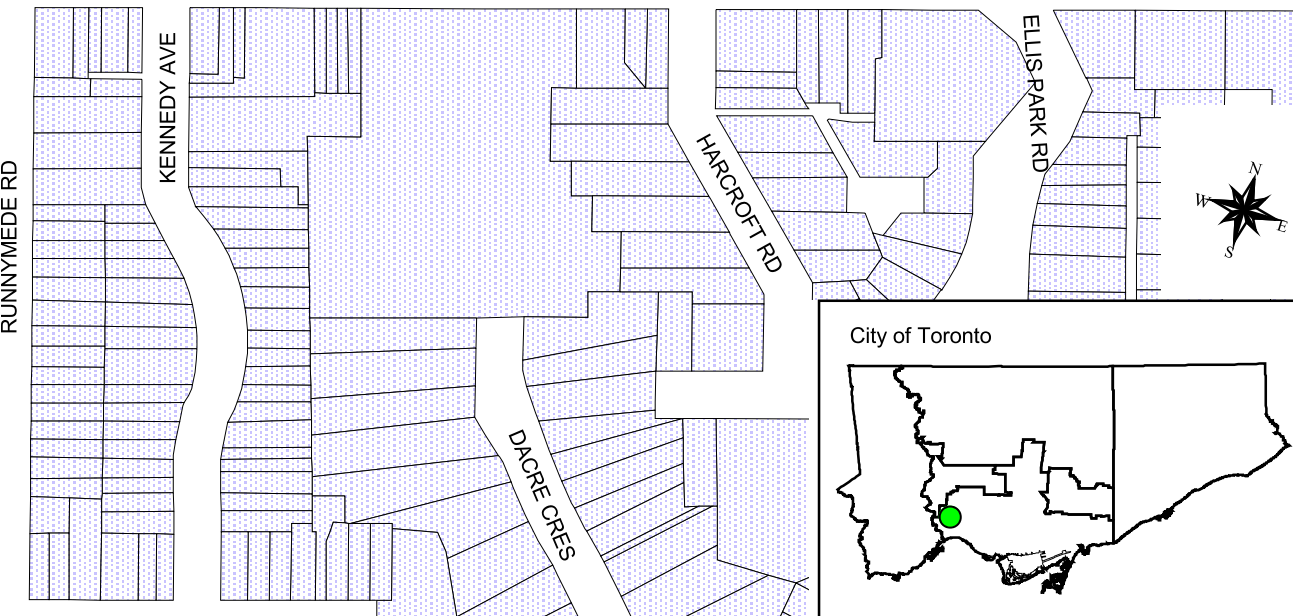

**Toronto
Parking
Authority**

Carpark 64
265 Durie St.

Carpark 116
255 Kennedy Ave.

NOVEMBER 2001