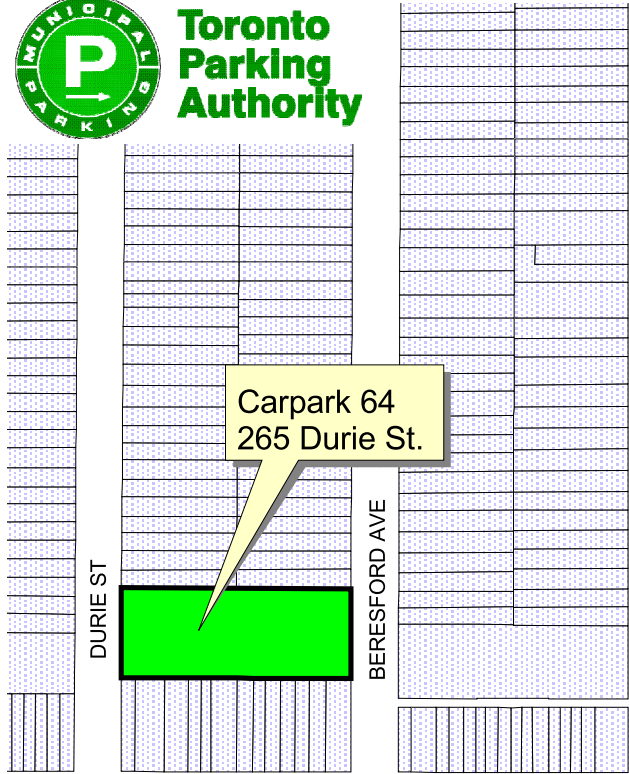

**Toronto
Parking
Authority**

Carpark 64
265 Durie St.

Carpark 116
255 Kennedy Ave.

NOVEMBER 2001