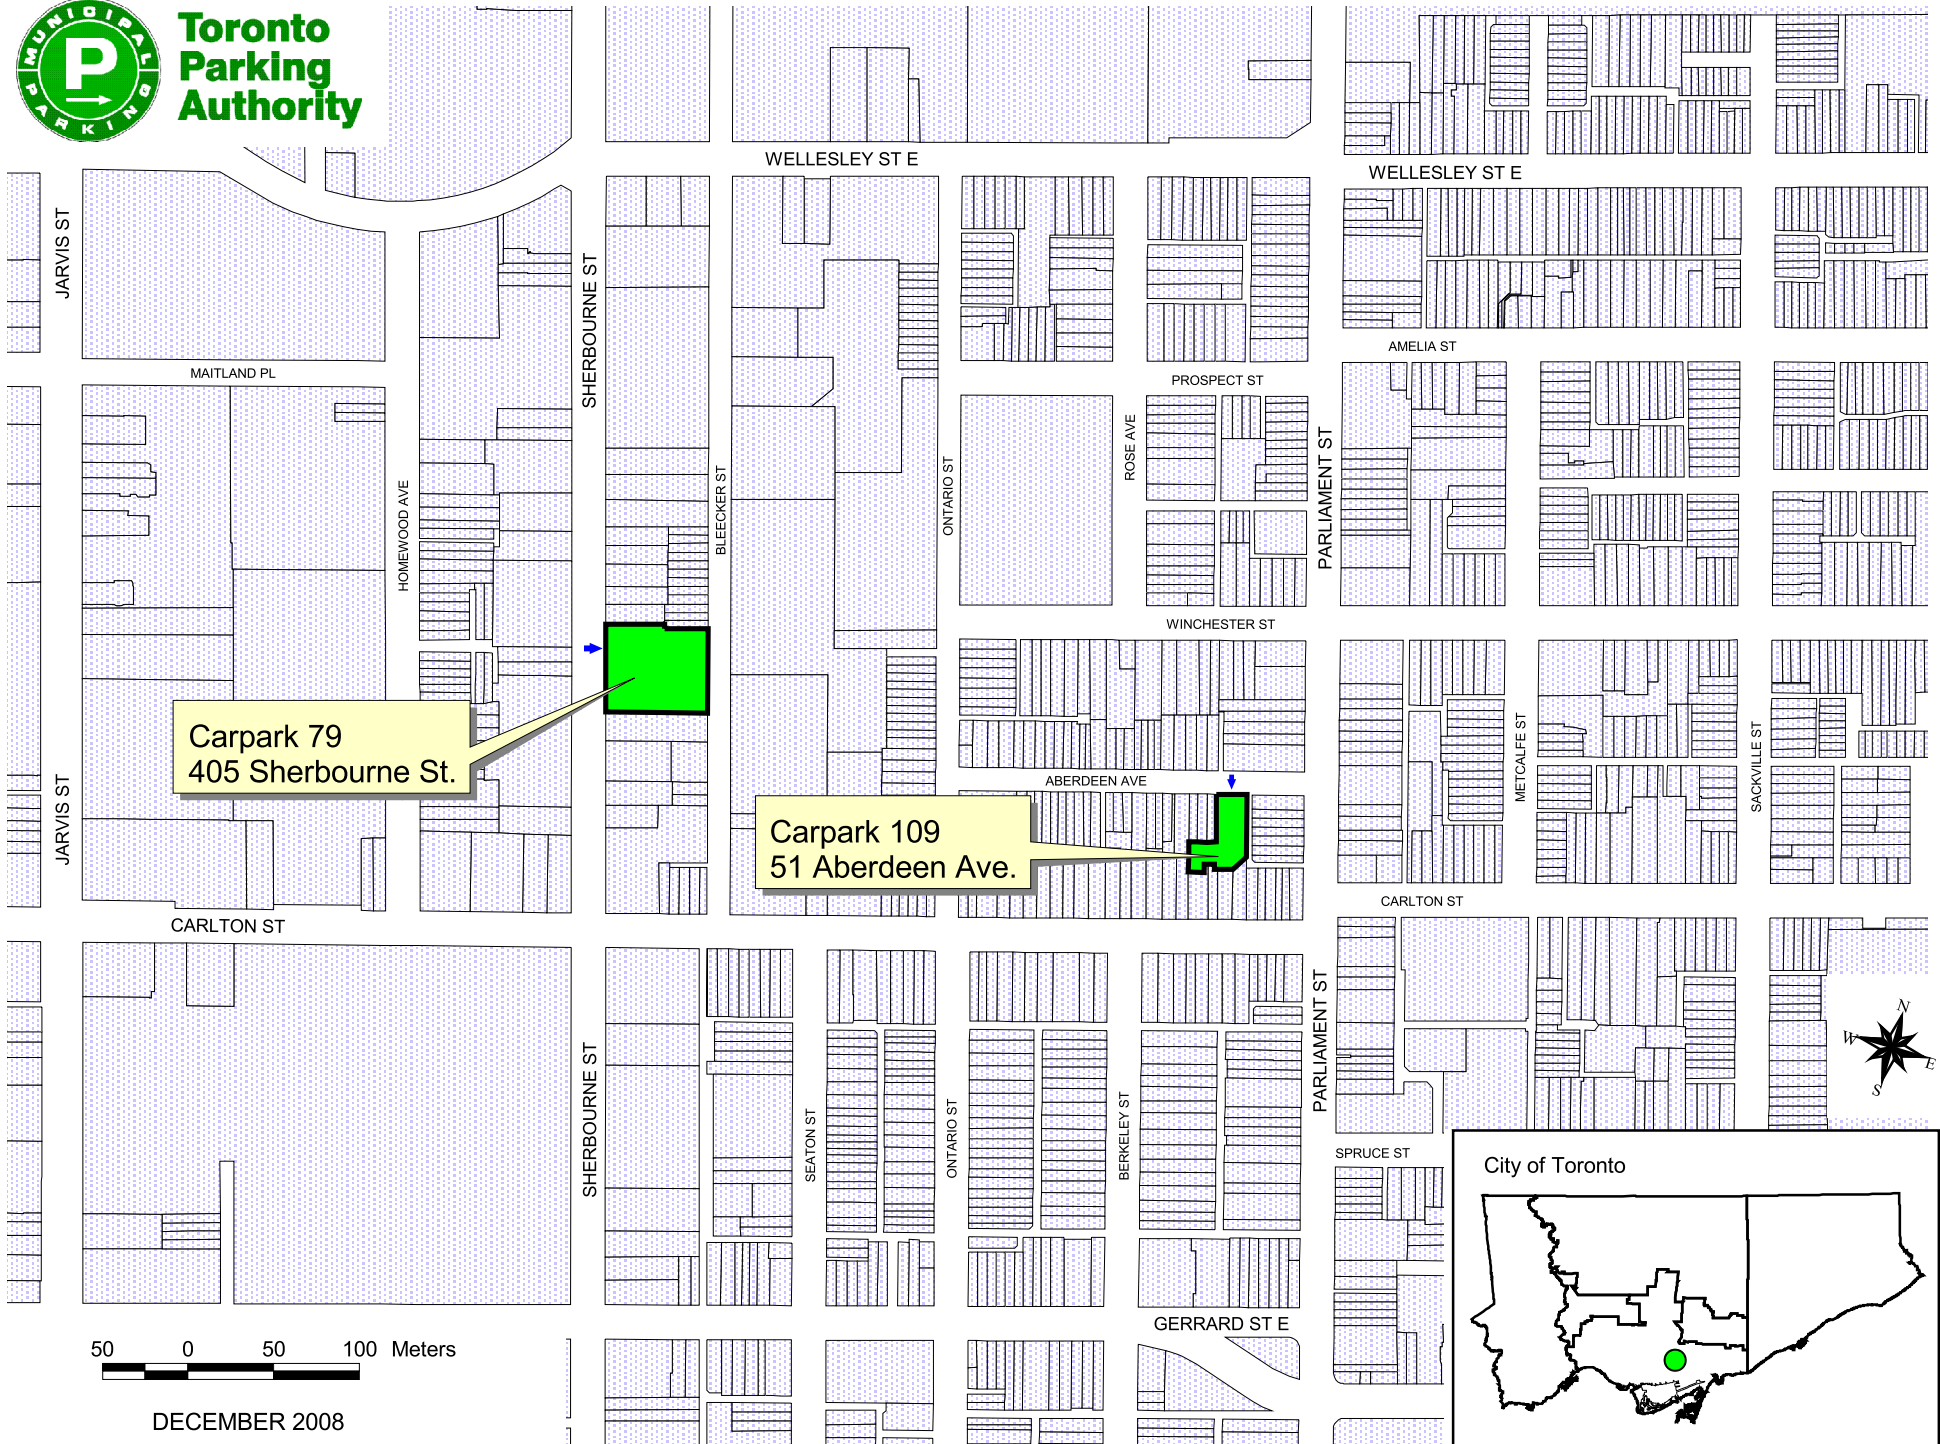

Toronto  
Parking  
Authority

Carpark 79  
405 Sherbourne St.

Carpark 109  
51 Aberdeen Ave.

DECEMBER 2008