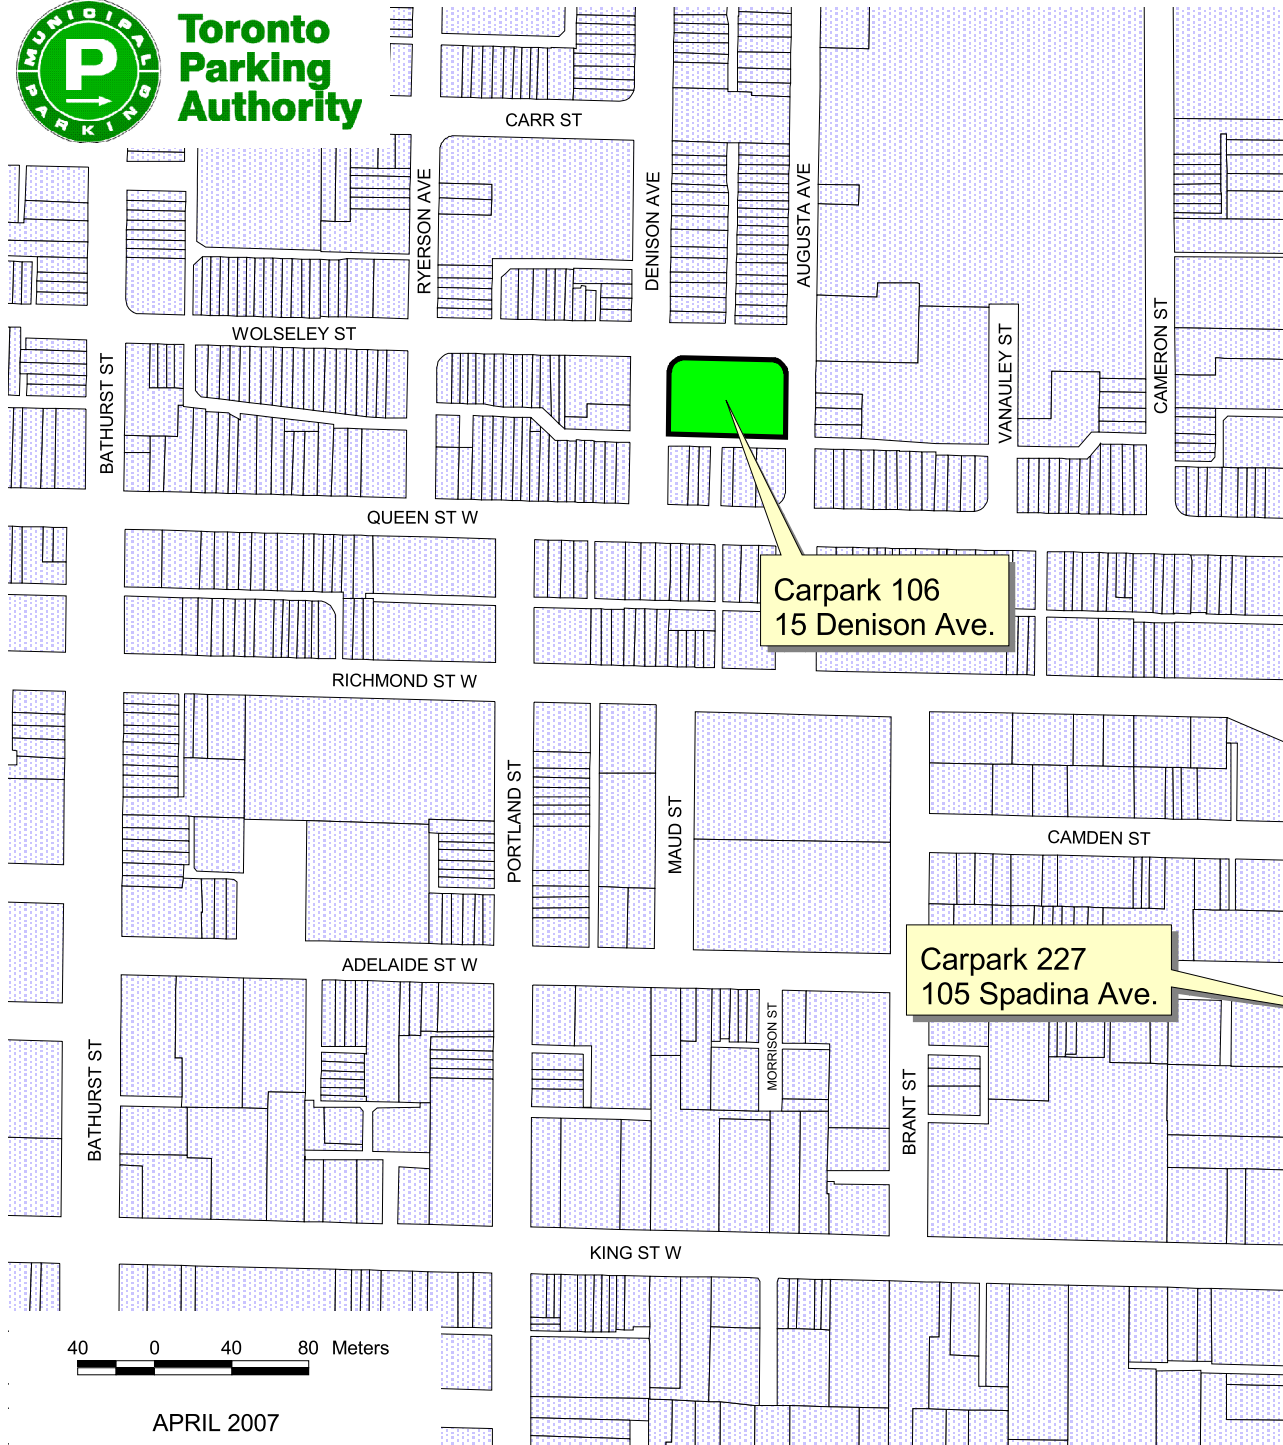

# Toronto Parking Authority

40 0 40 80 Meters

APRIL 2007