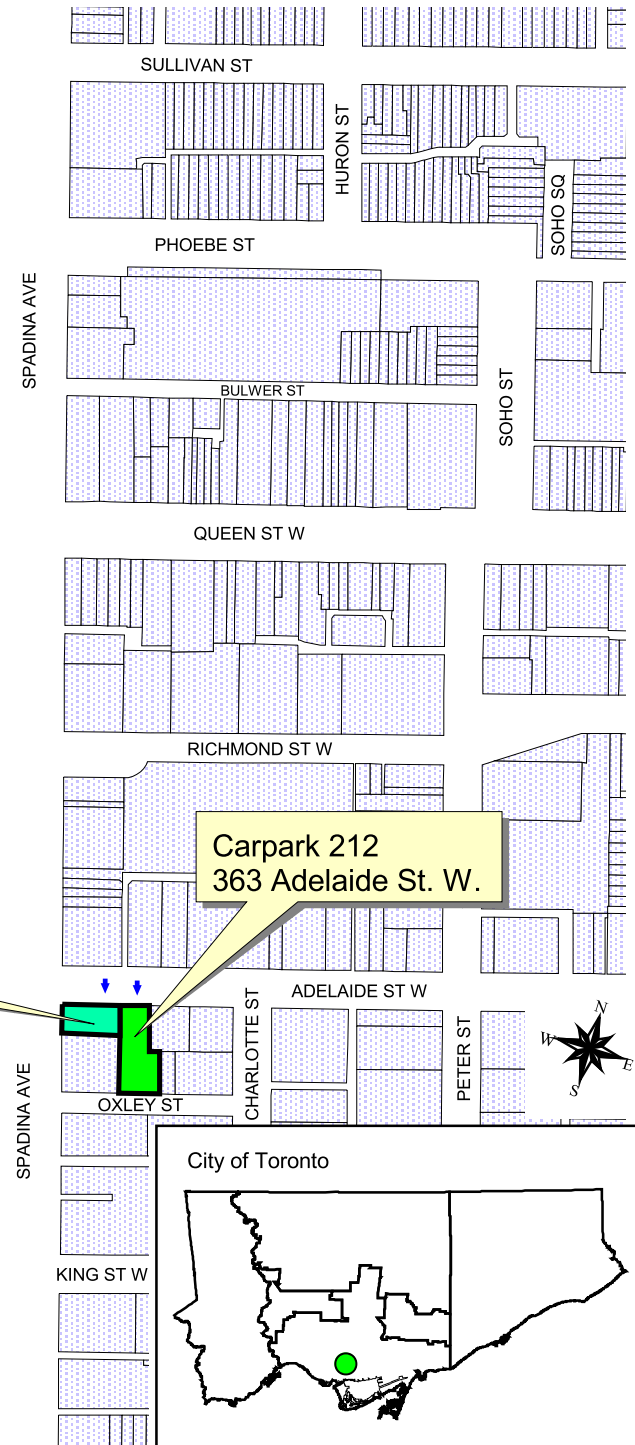

# Toronto Parking Authority

40 0 40 80 Meters

APRIL 2007