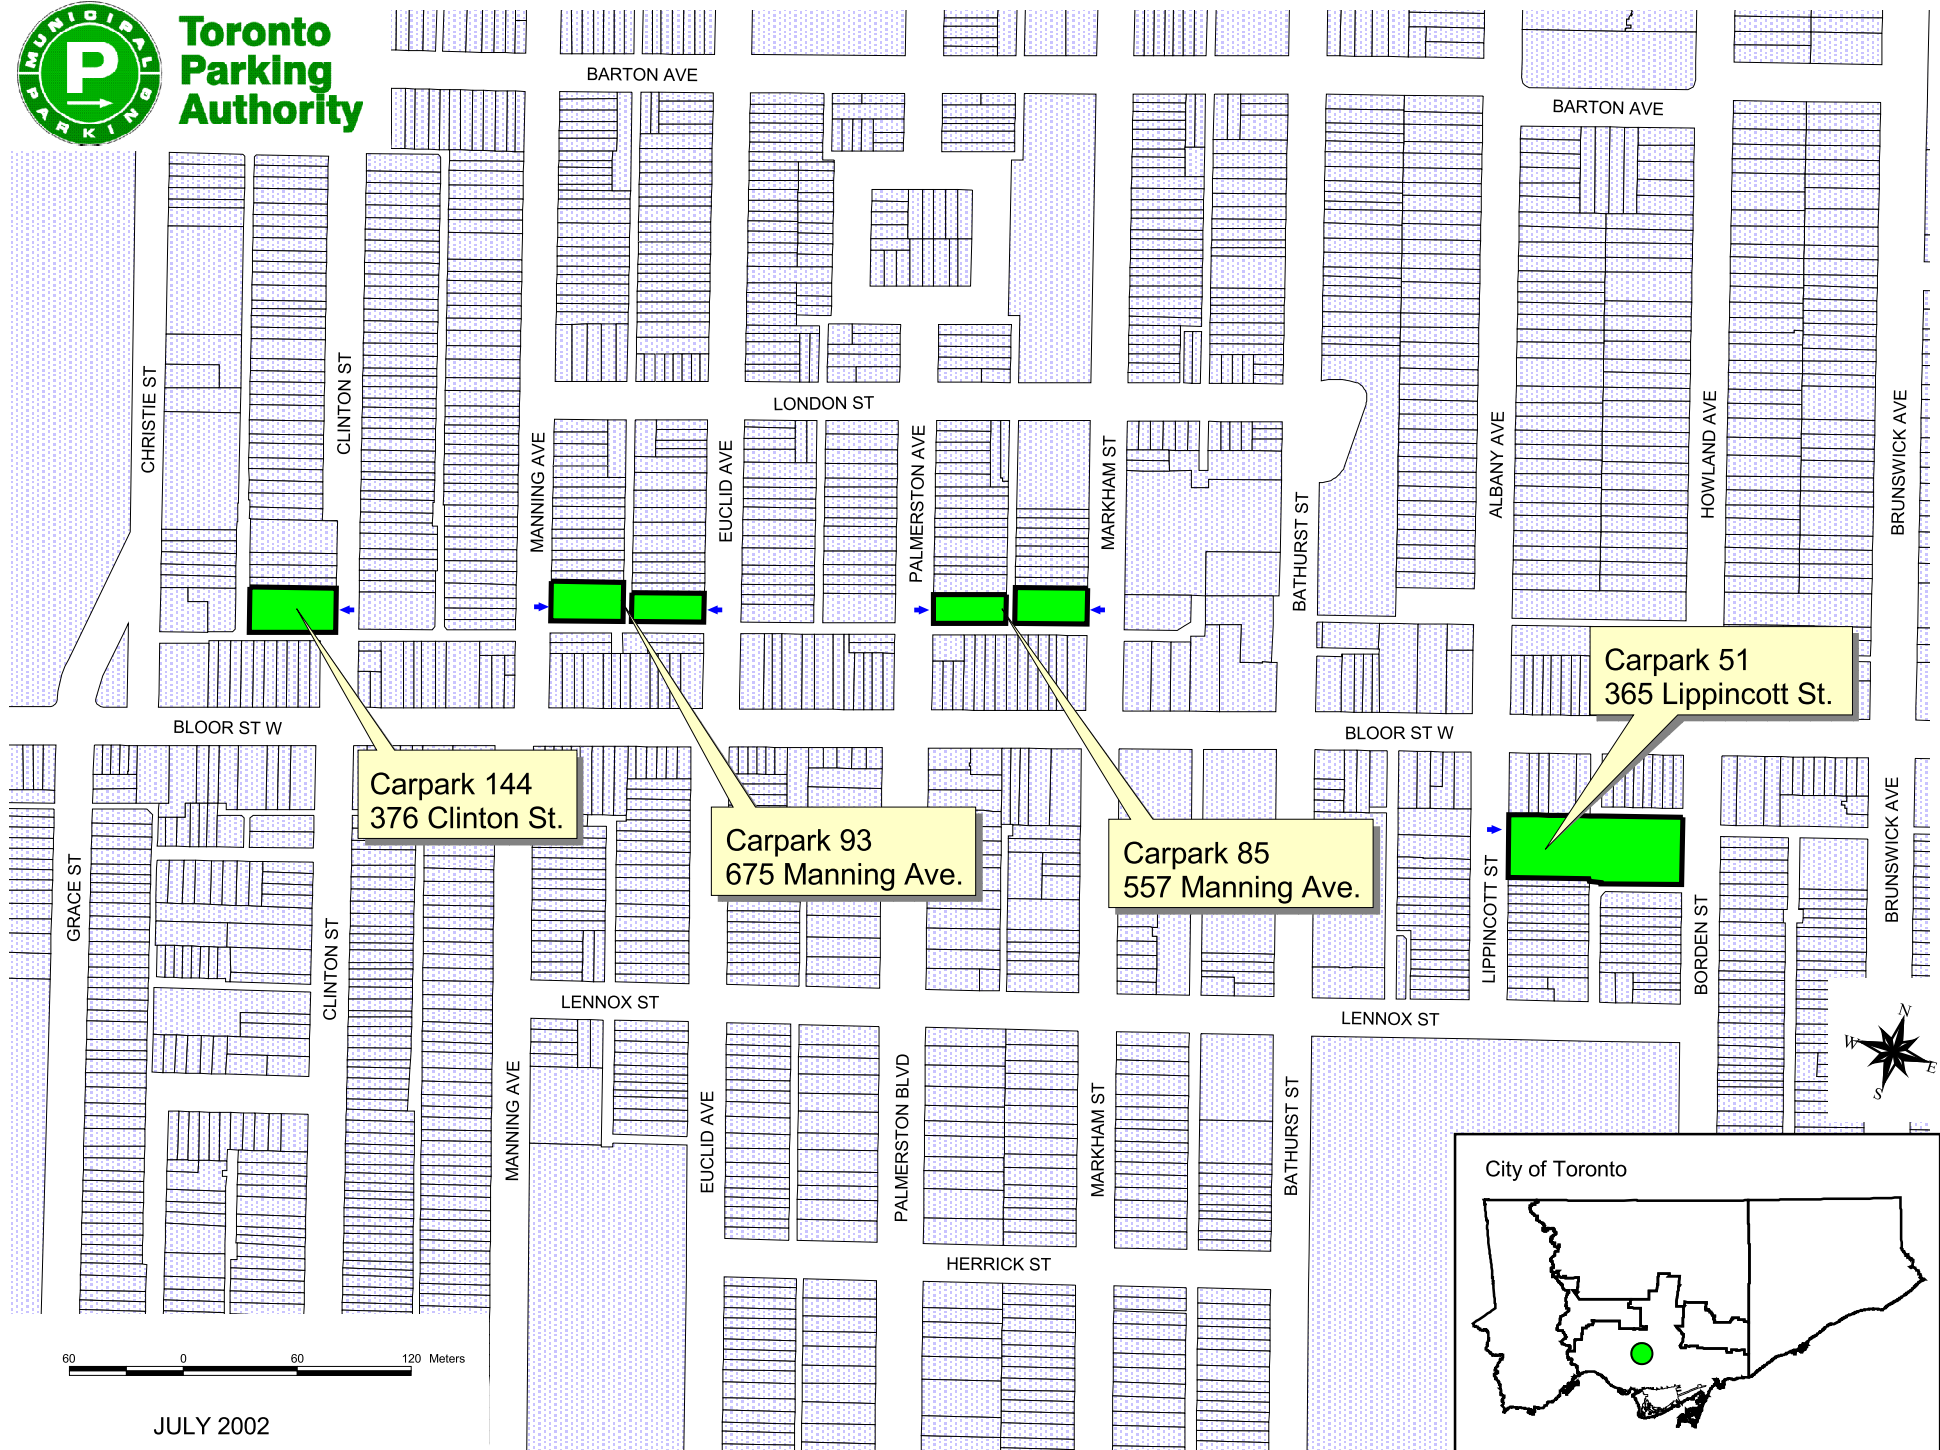

Toronto Parking Authority

60 0 60 120 Meters

JULY 2002