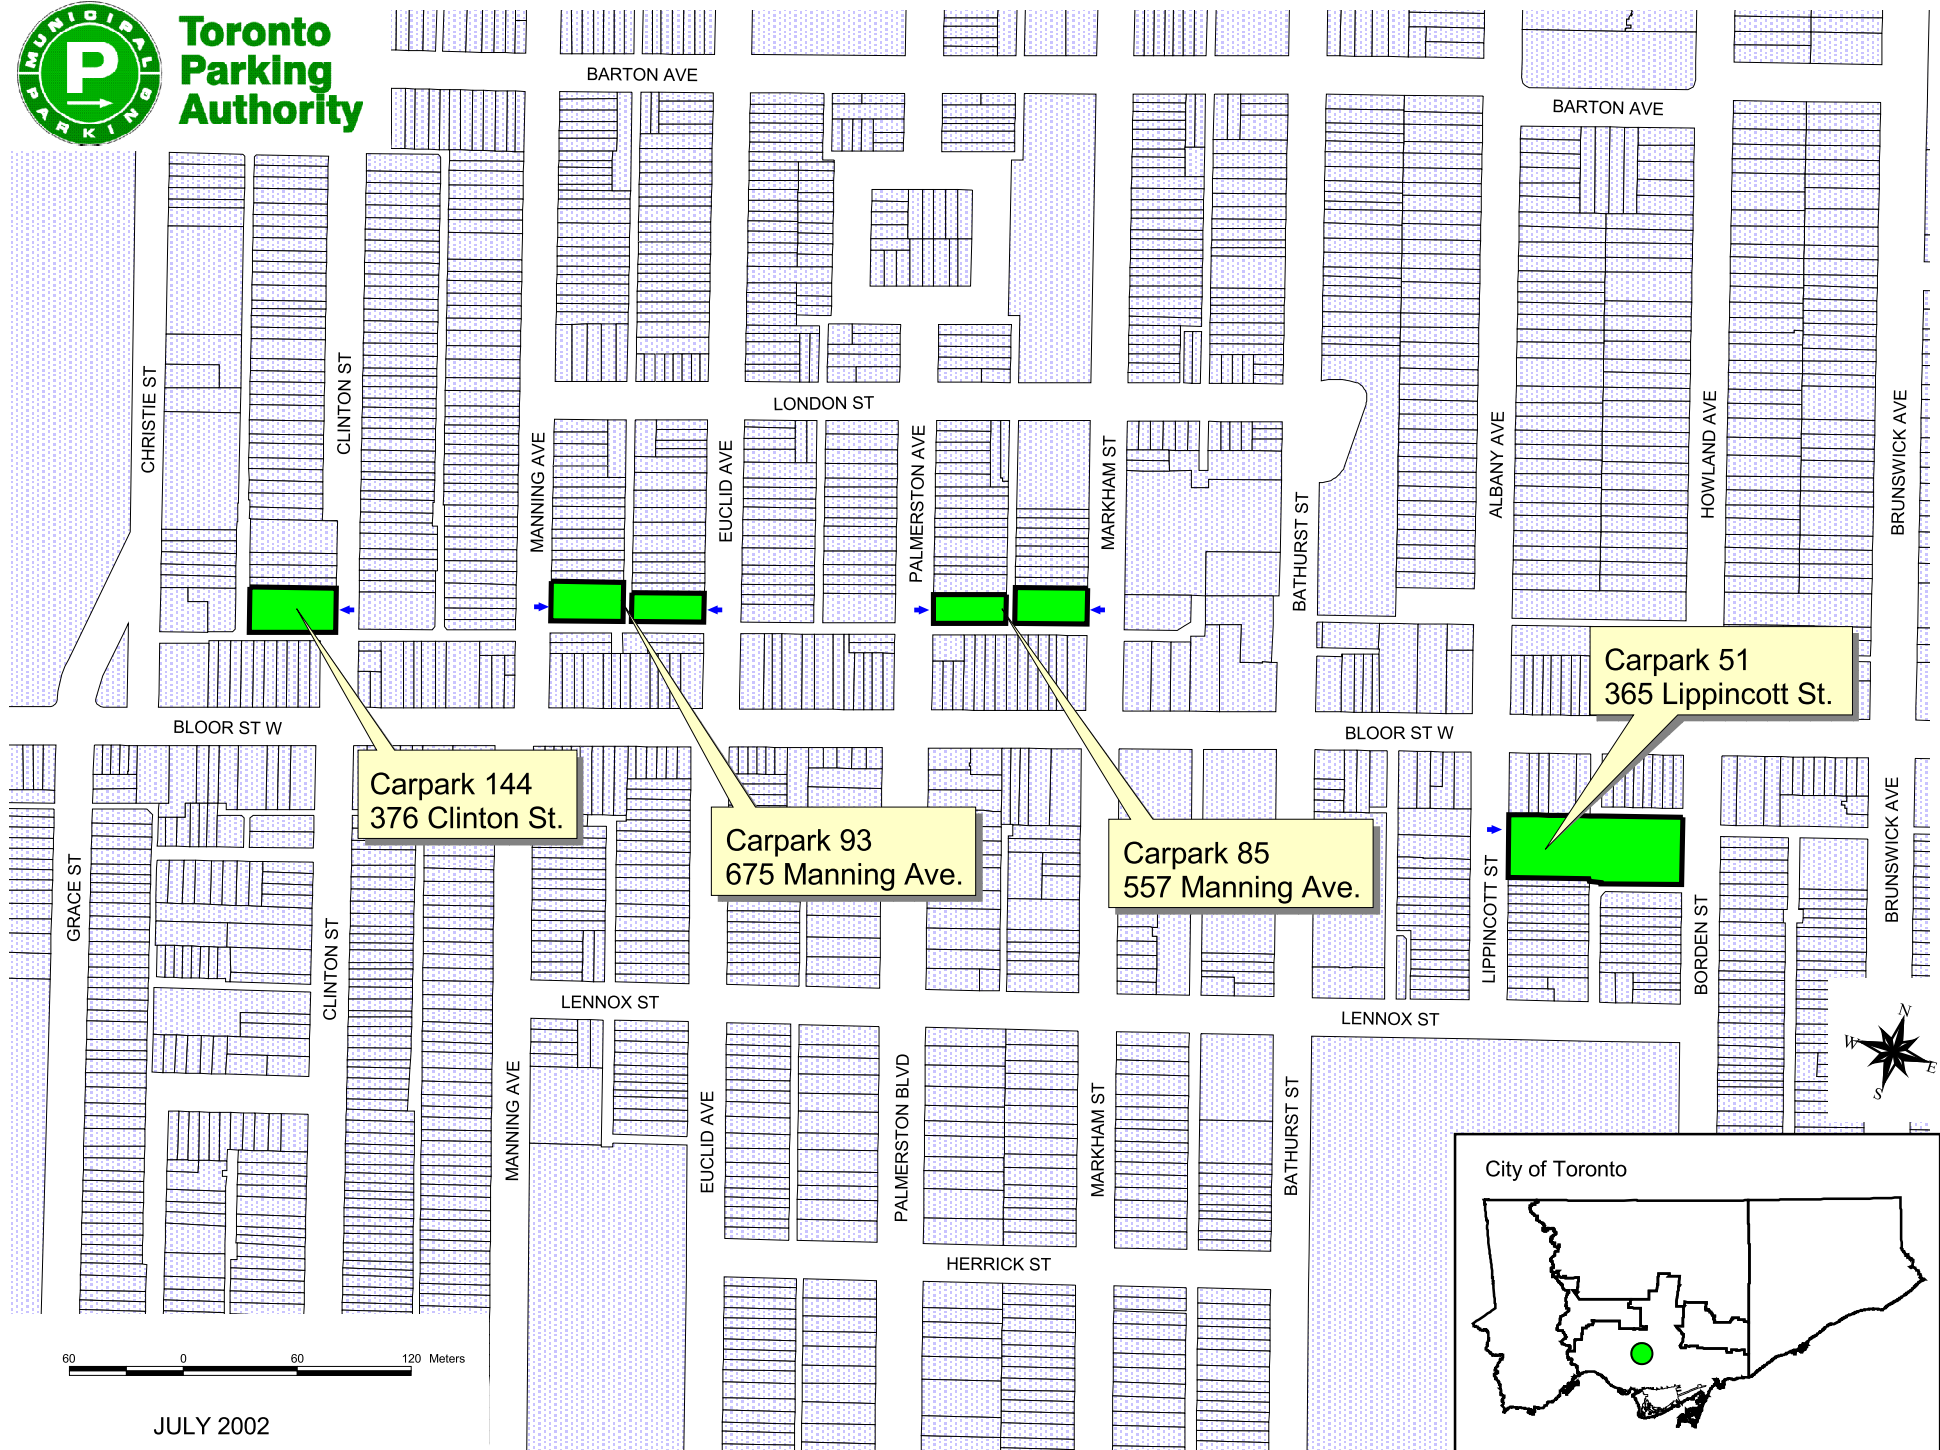

Toronto Parking Authority

Carpark 144
376 Clinton St.

Carpark 93
675 Manning Ave.

Carpark 85
557 Manning Ave.

Carpark 51
365 Lippincott St.

JULY 2002