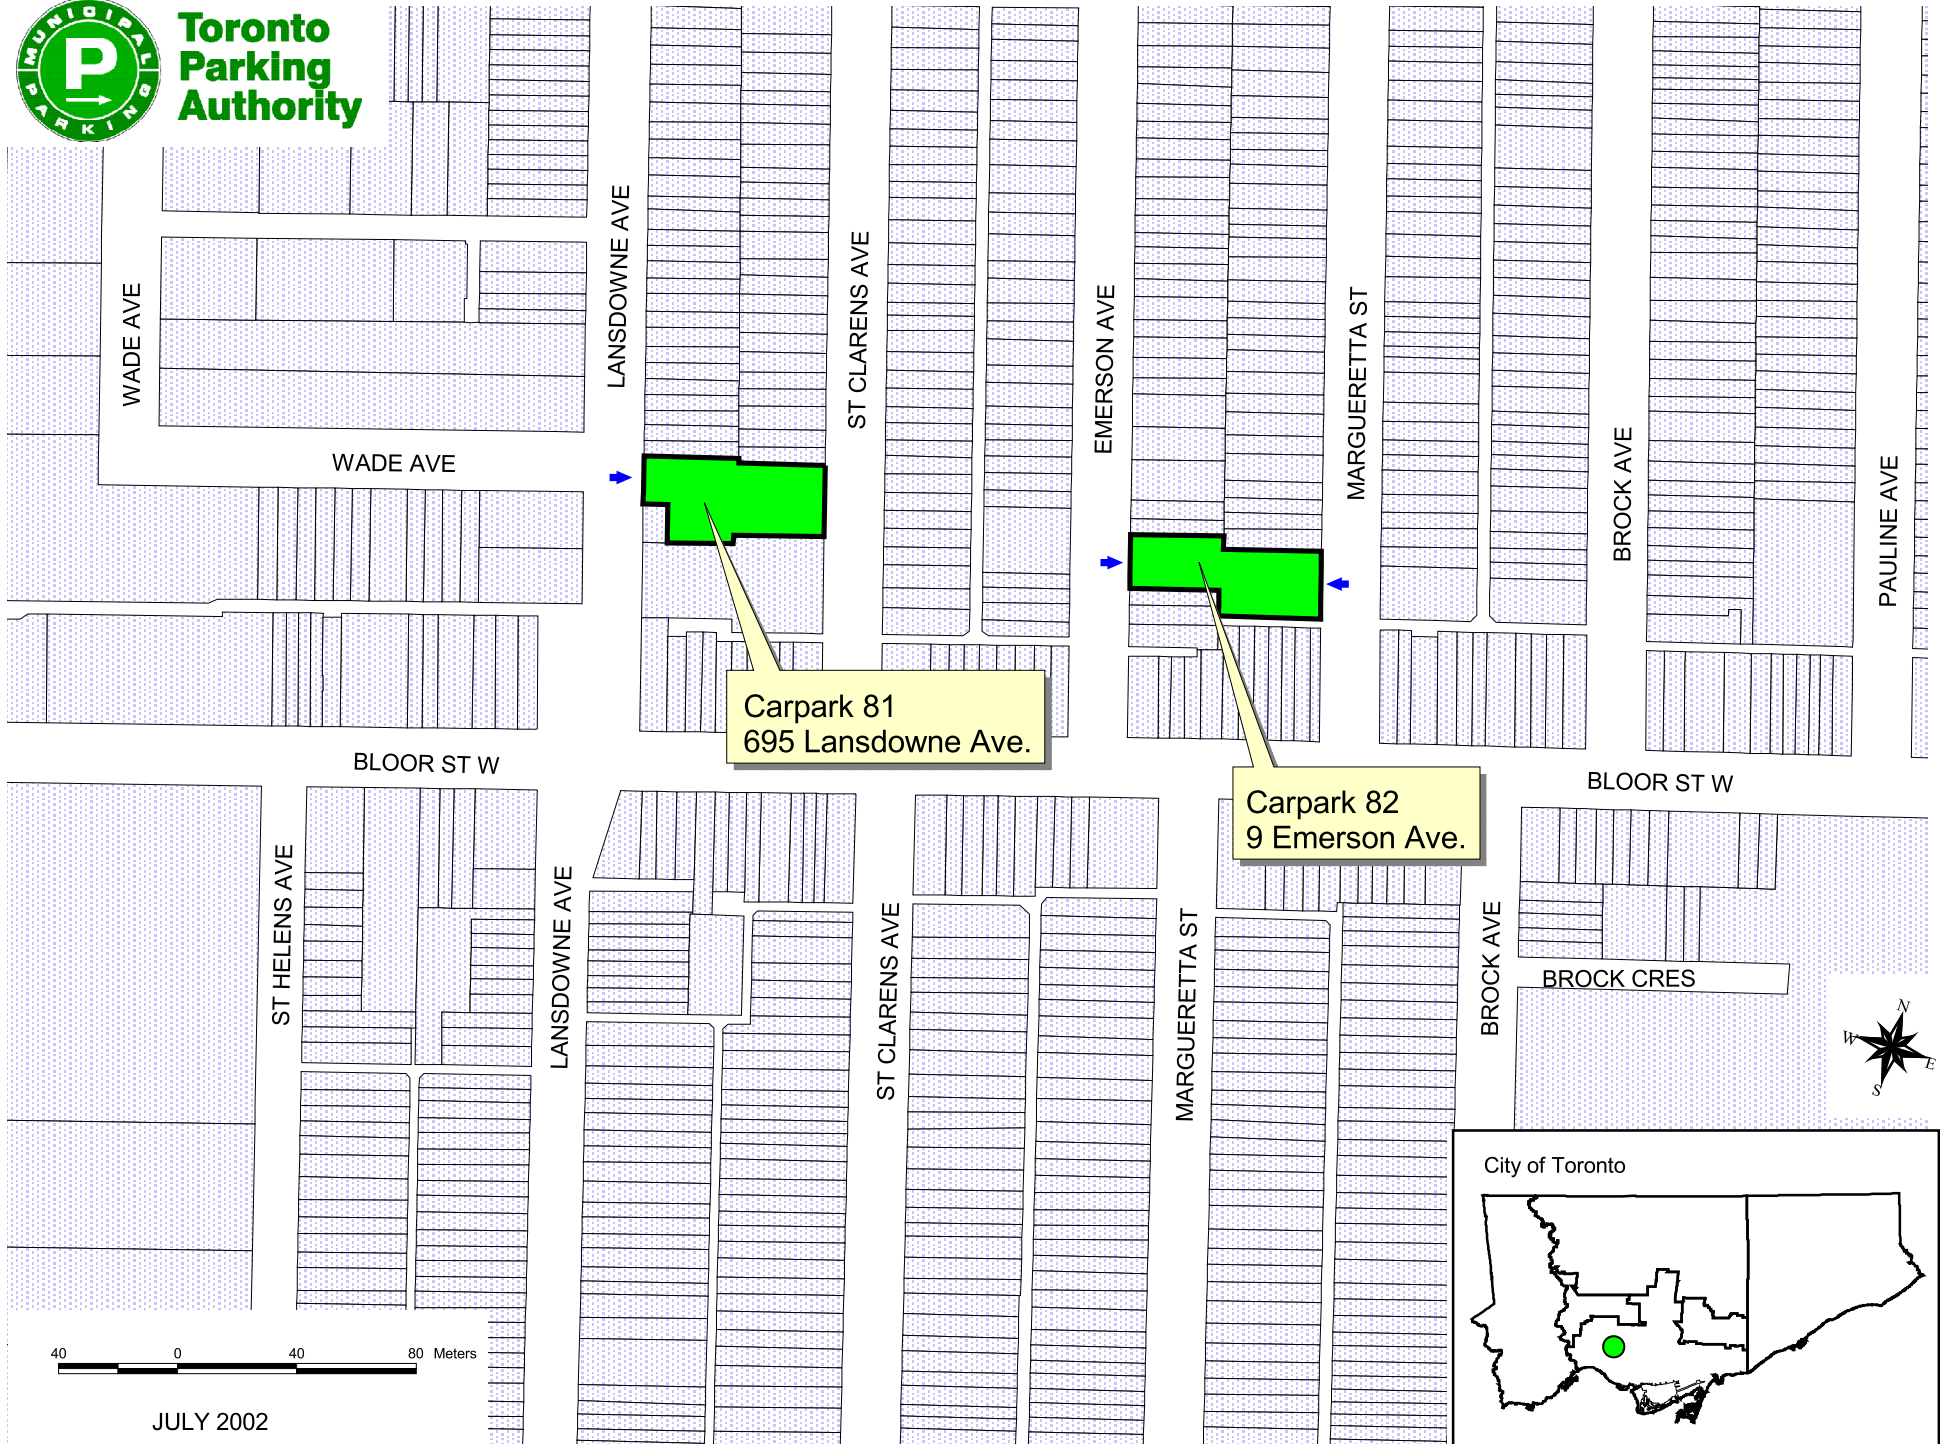

Toronto
Parking
Authority

Carpark 81
695 Lansdowne Ave.

Carpark 82
9 Emerson Ave.

40 0 40 80 Meters

JULY 2002