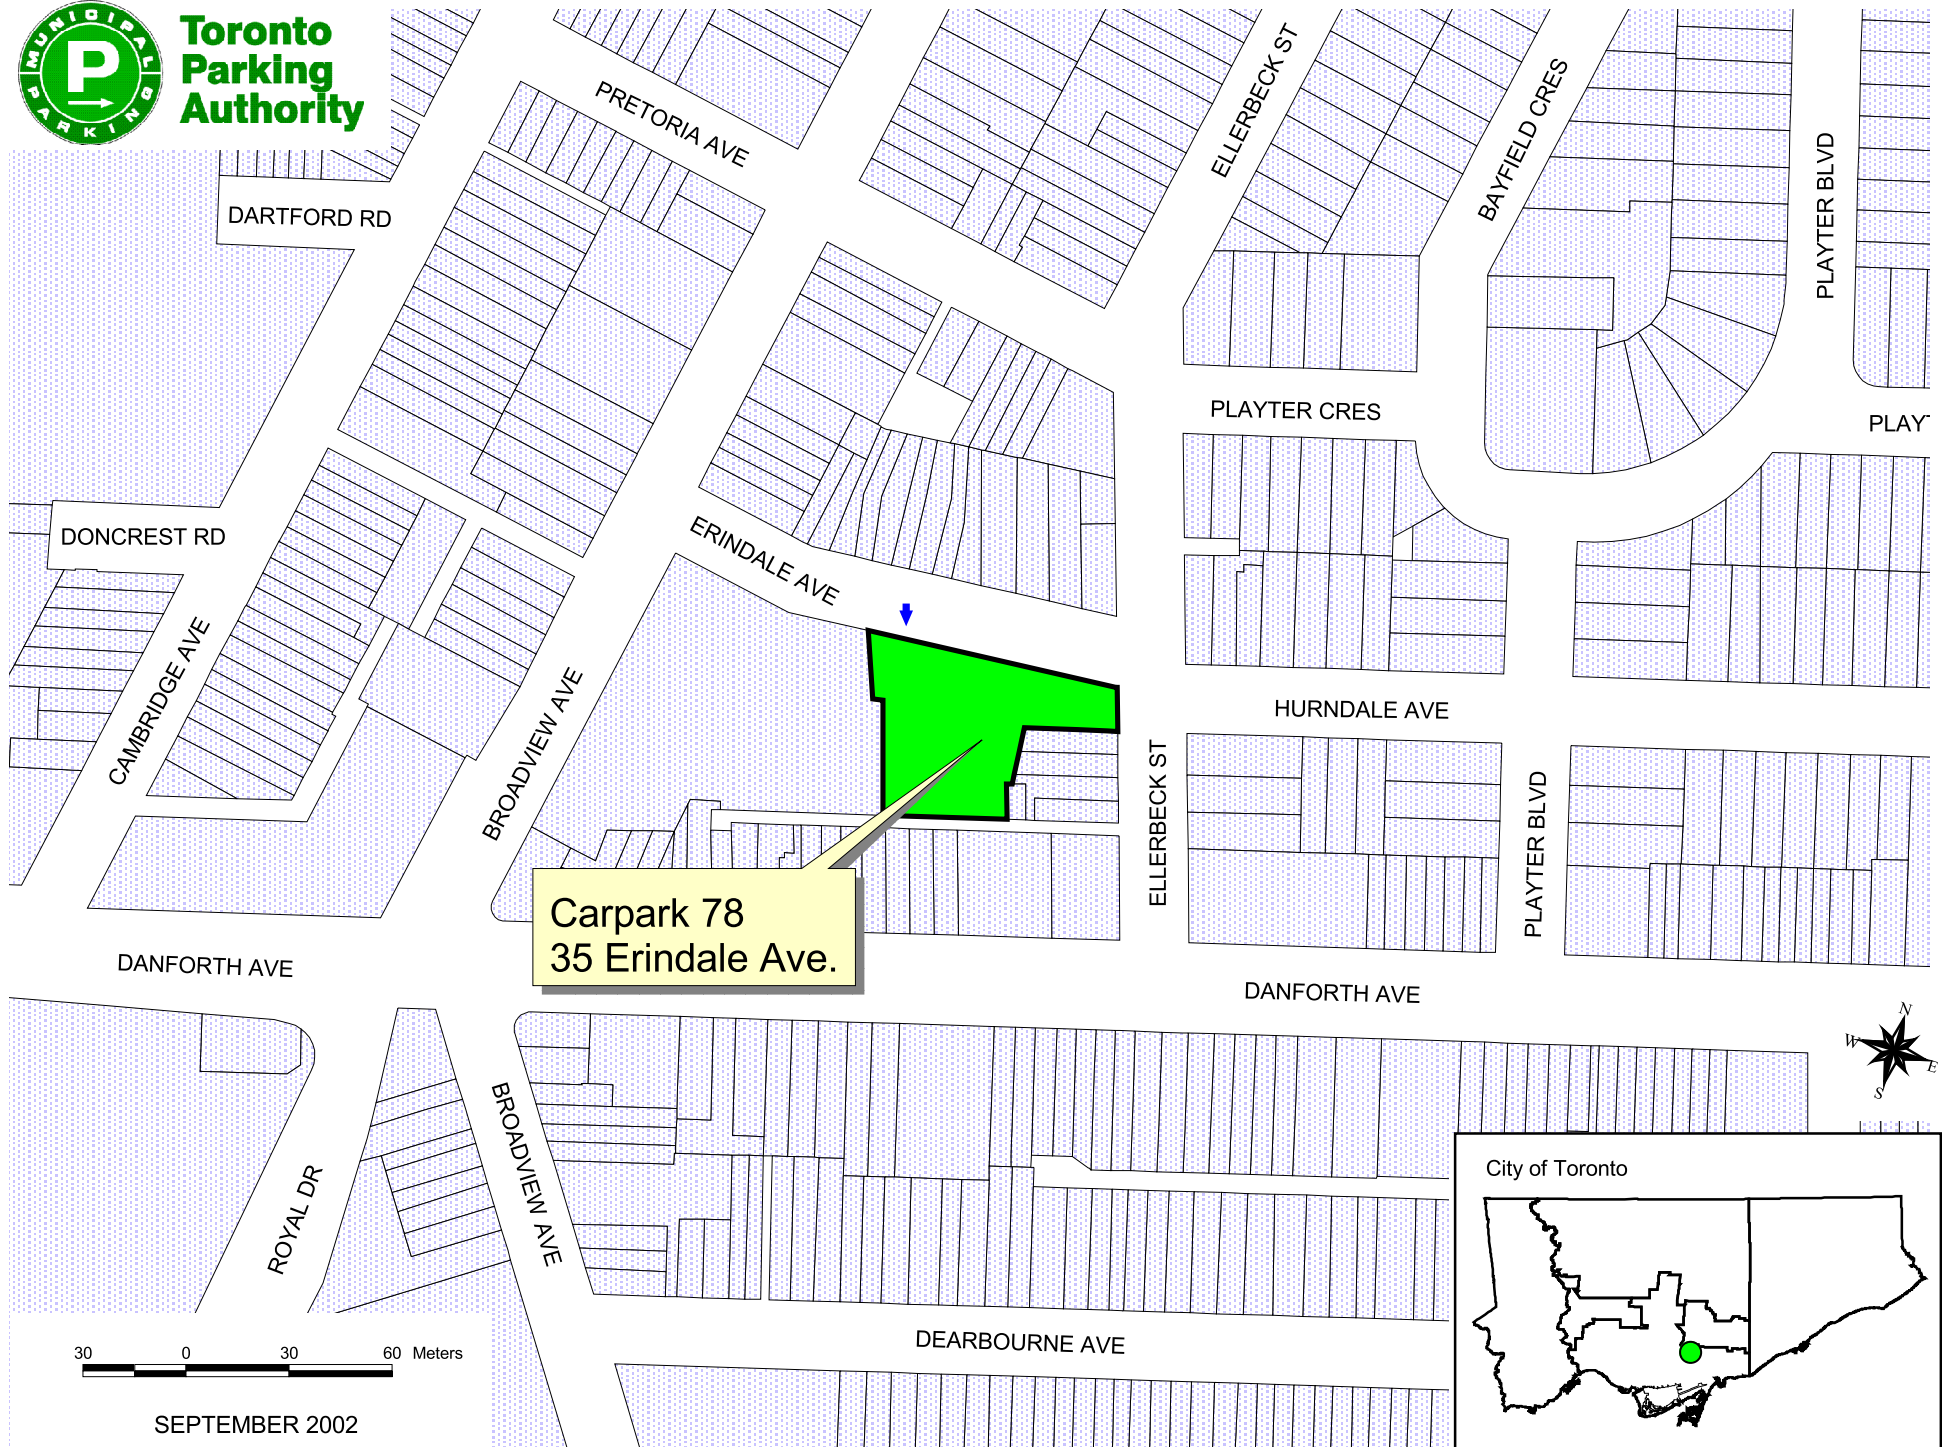

**Toronto
Parking
Authority**

**Carpark 78
35 Erindale Ave.**

SEPTEMBER 2002