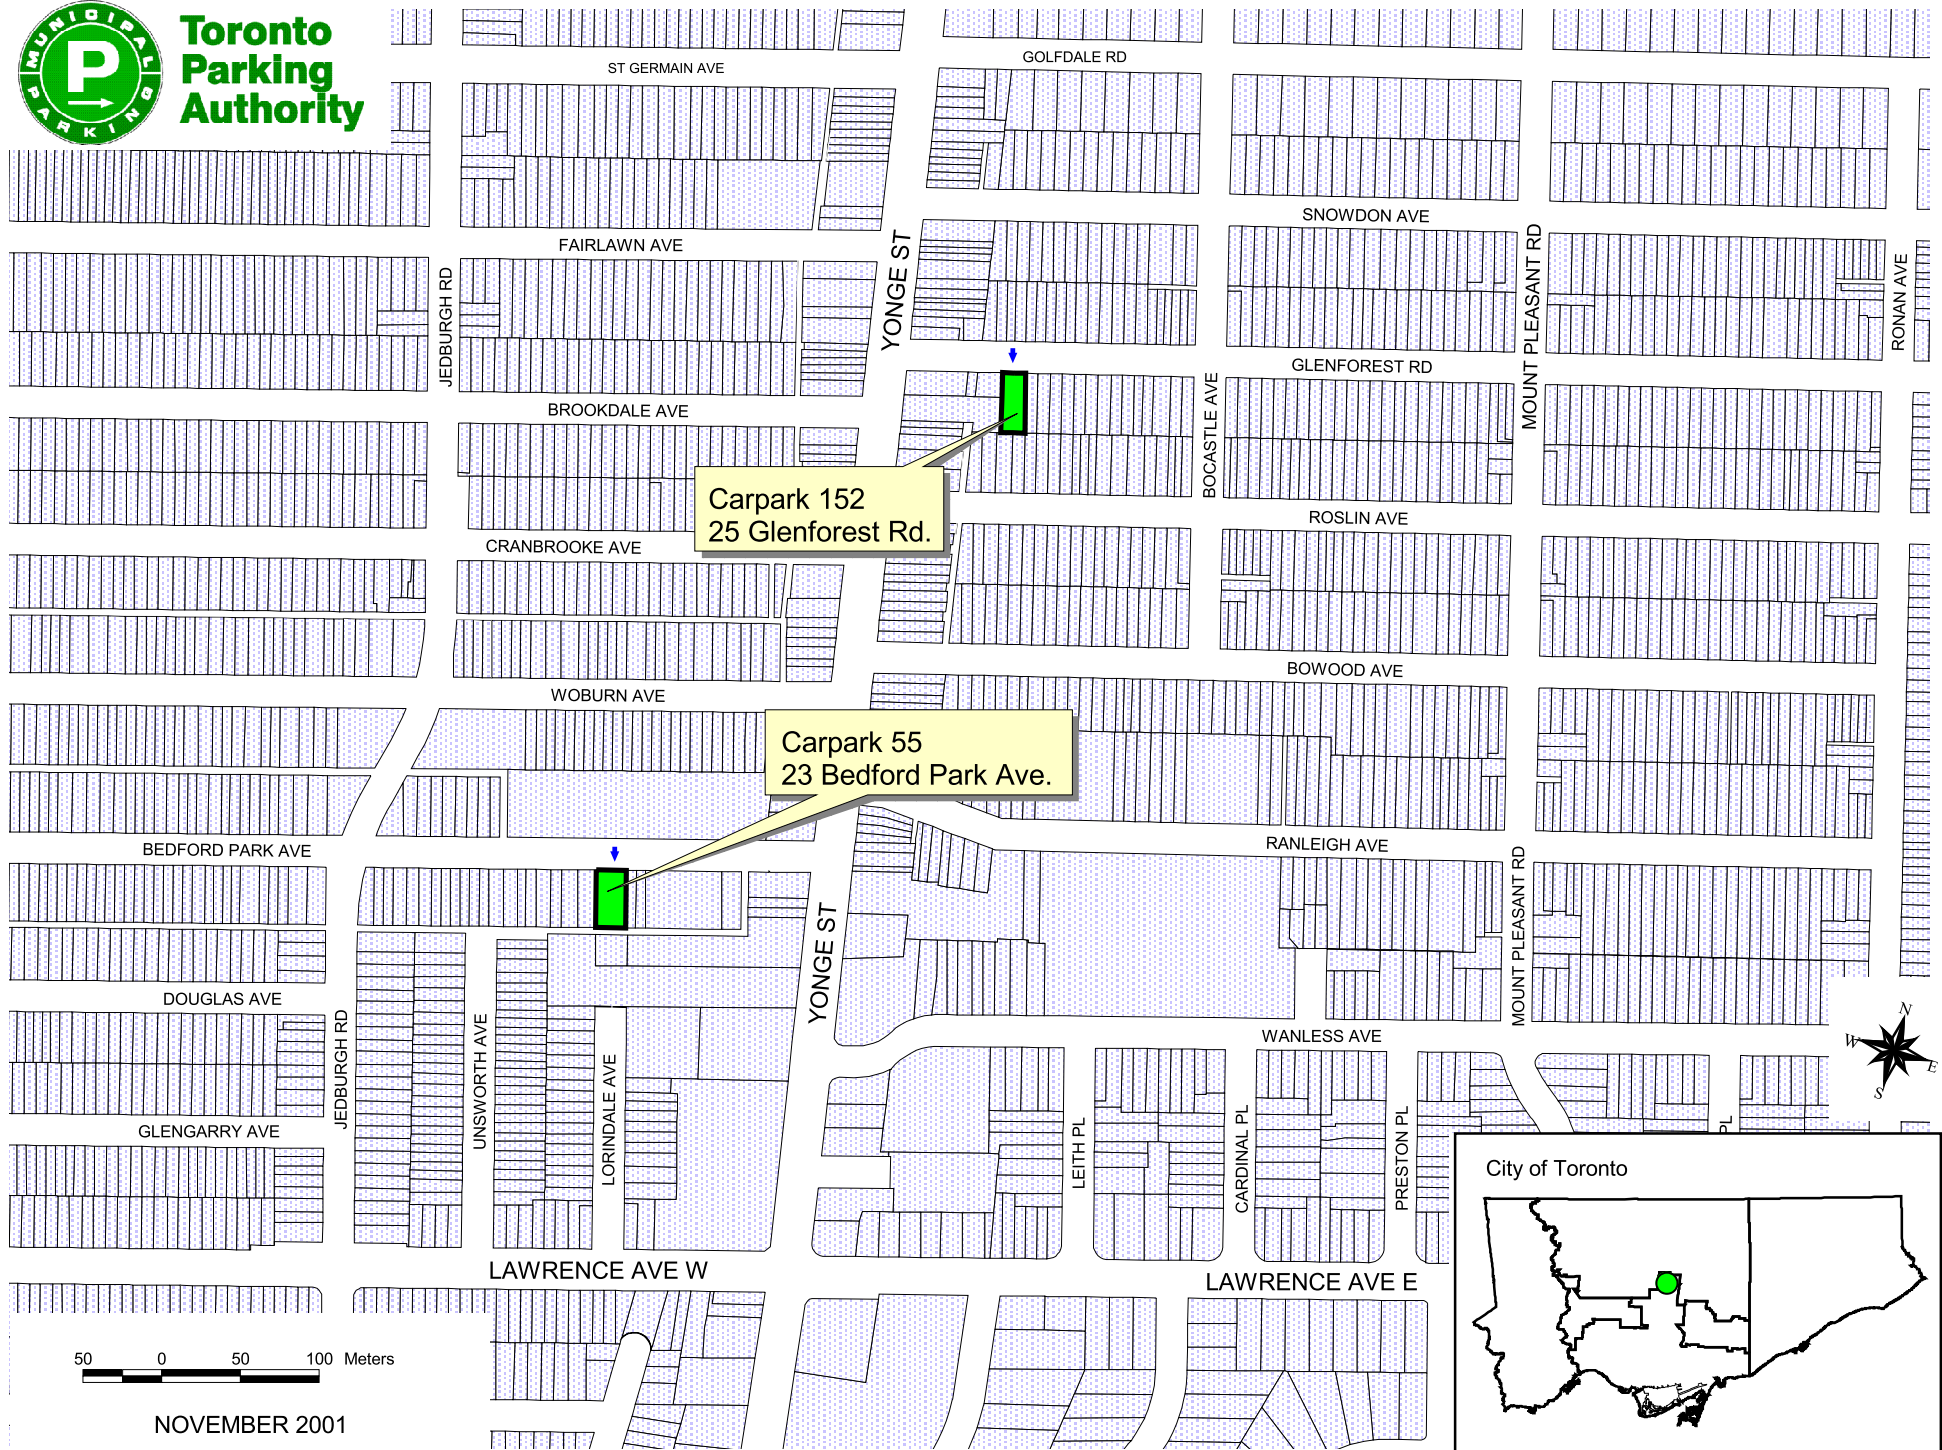

Toronto  
Parking  
Authority

Carpark 152  
25 Glenforest Rd.

Carpark 55  
23 Bedford Park Ave.

NOVEMBER 2001