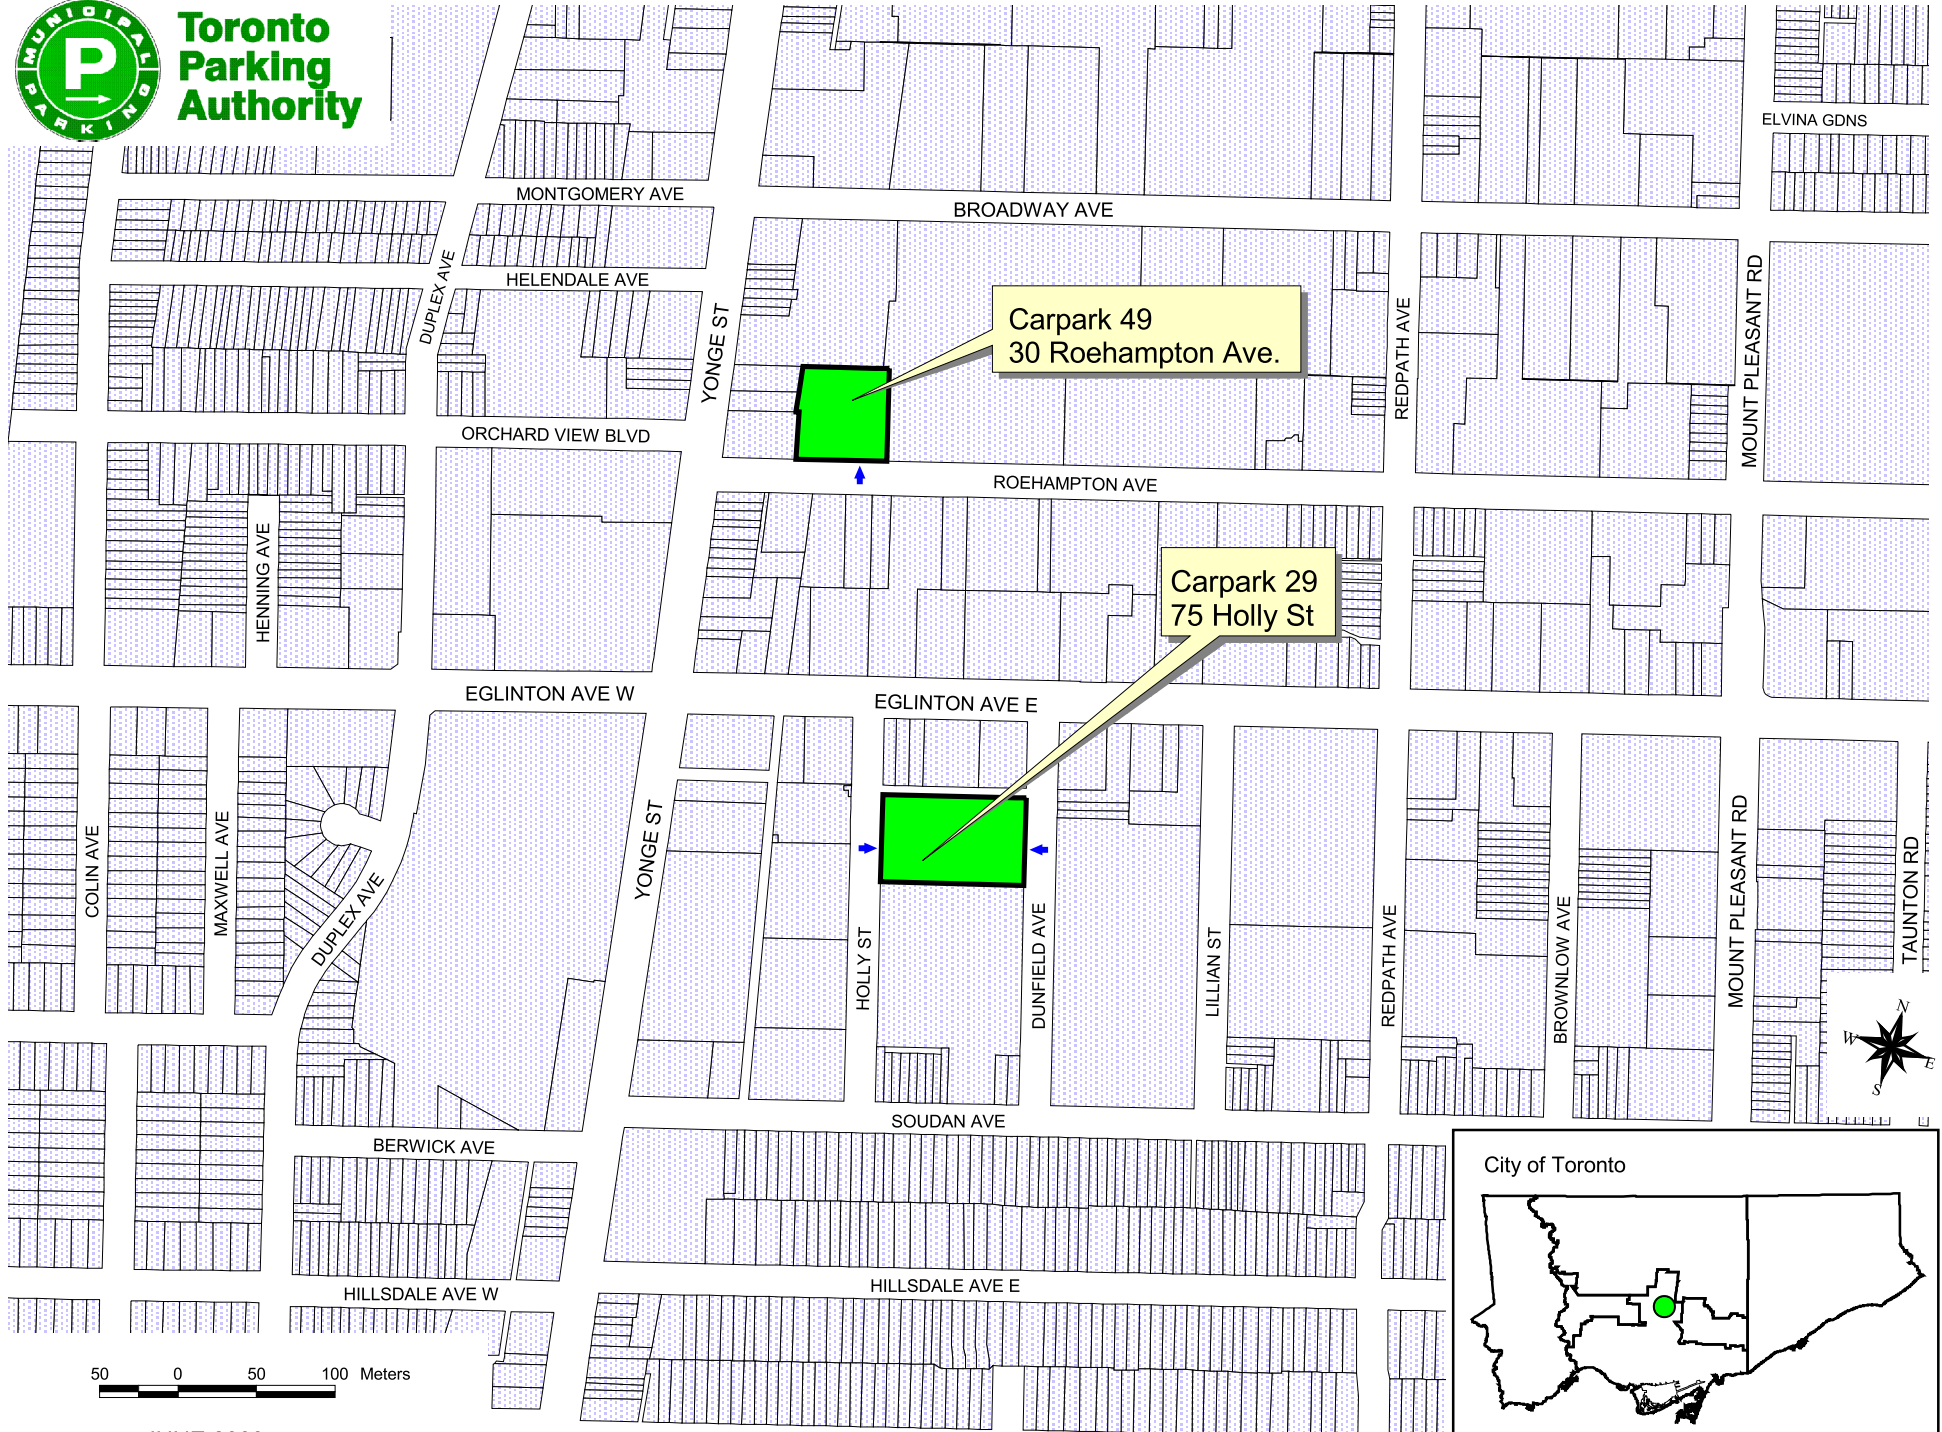

Toronto
Parking
Authority

Carpark 49
30 Roehampton Ave.

Carpark 29
75 Holly St

JUNE 2003