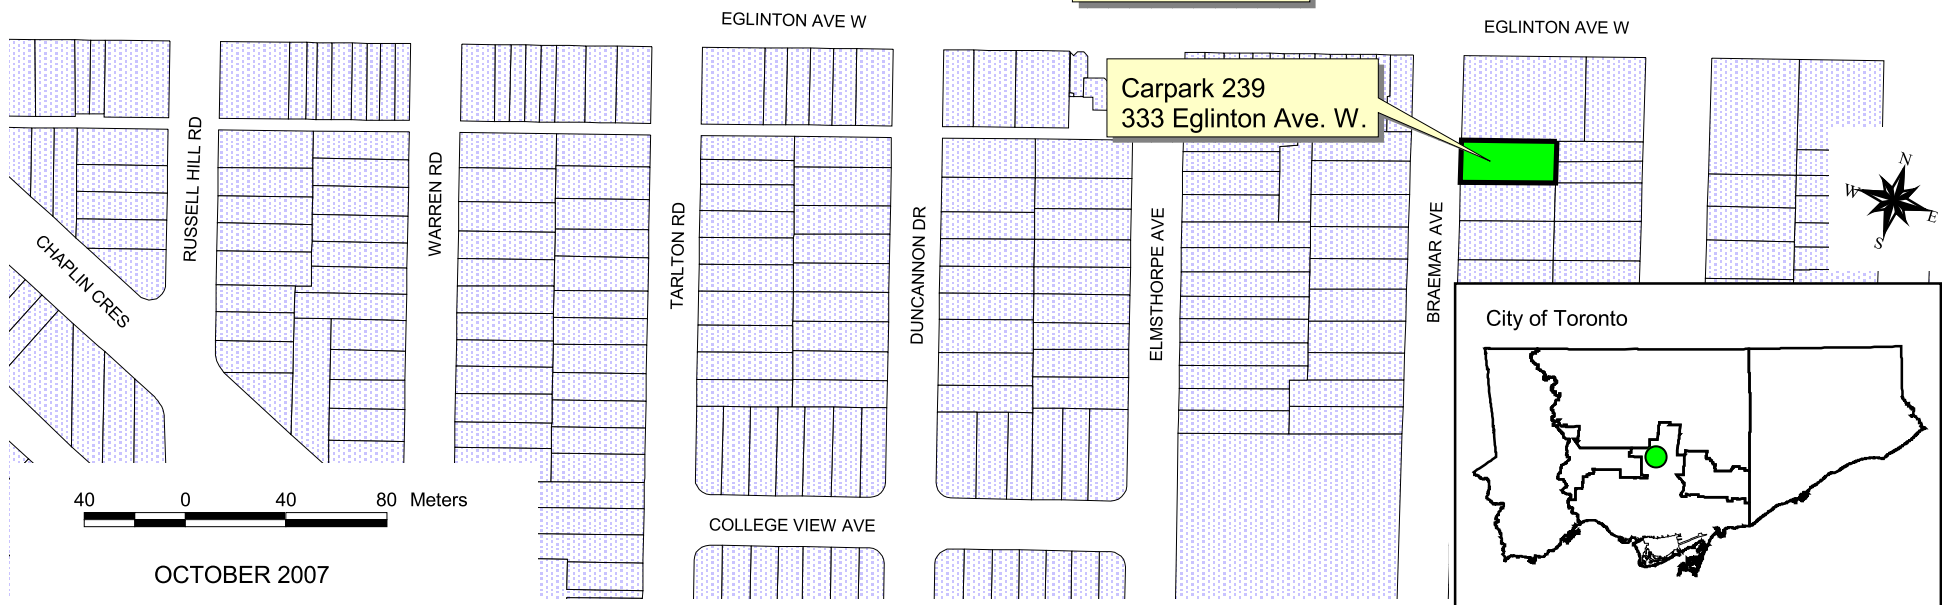

Toronto Parking Authority

Carpark 47
125 Burnaby Blvd.

Carpark 239
333 Eglinton Ave. W.

40 0 40 80 Meters

OCTOBER 2007