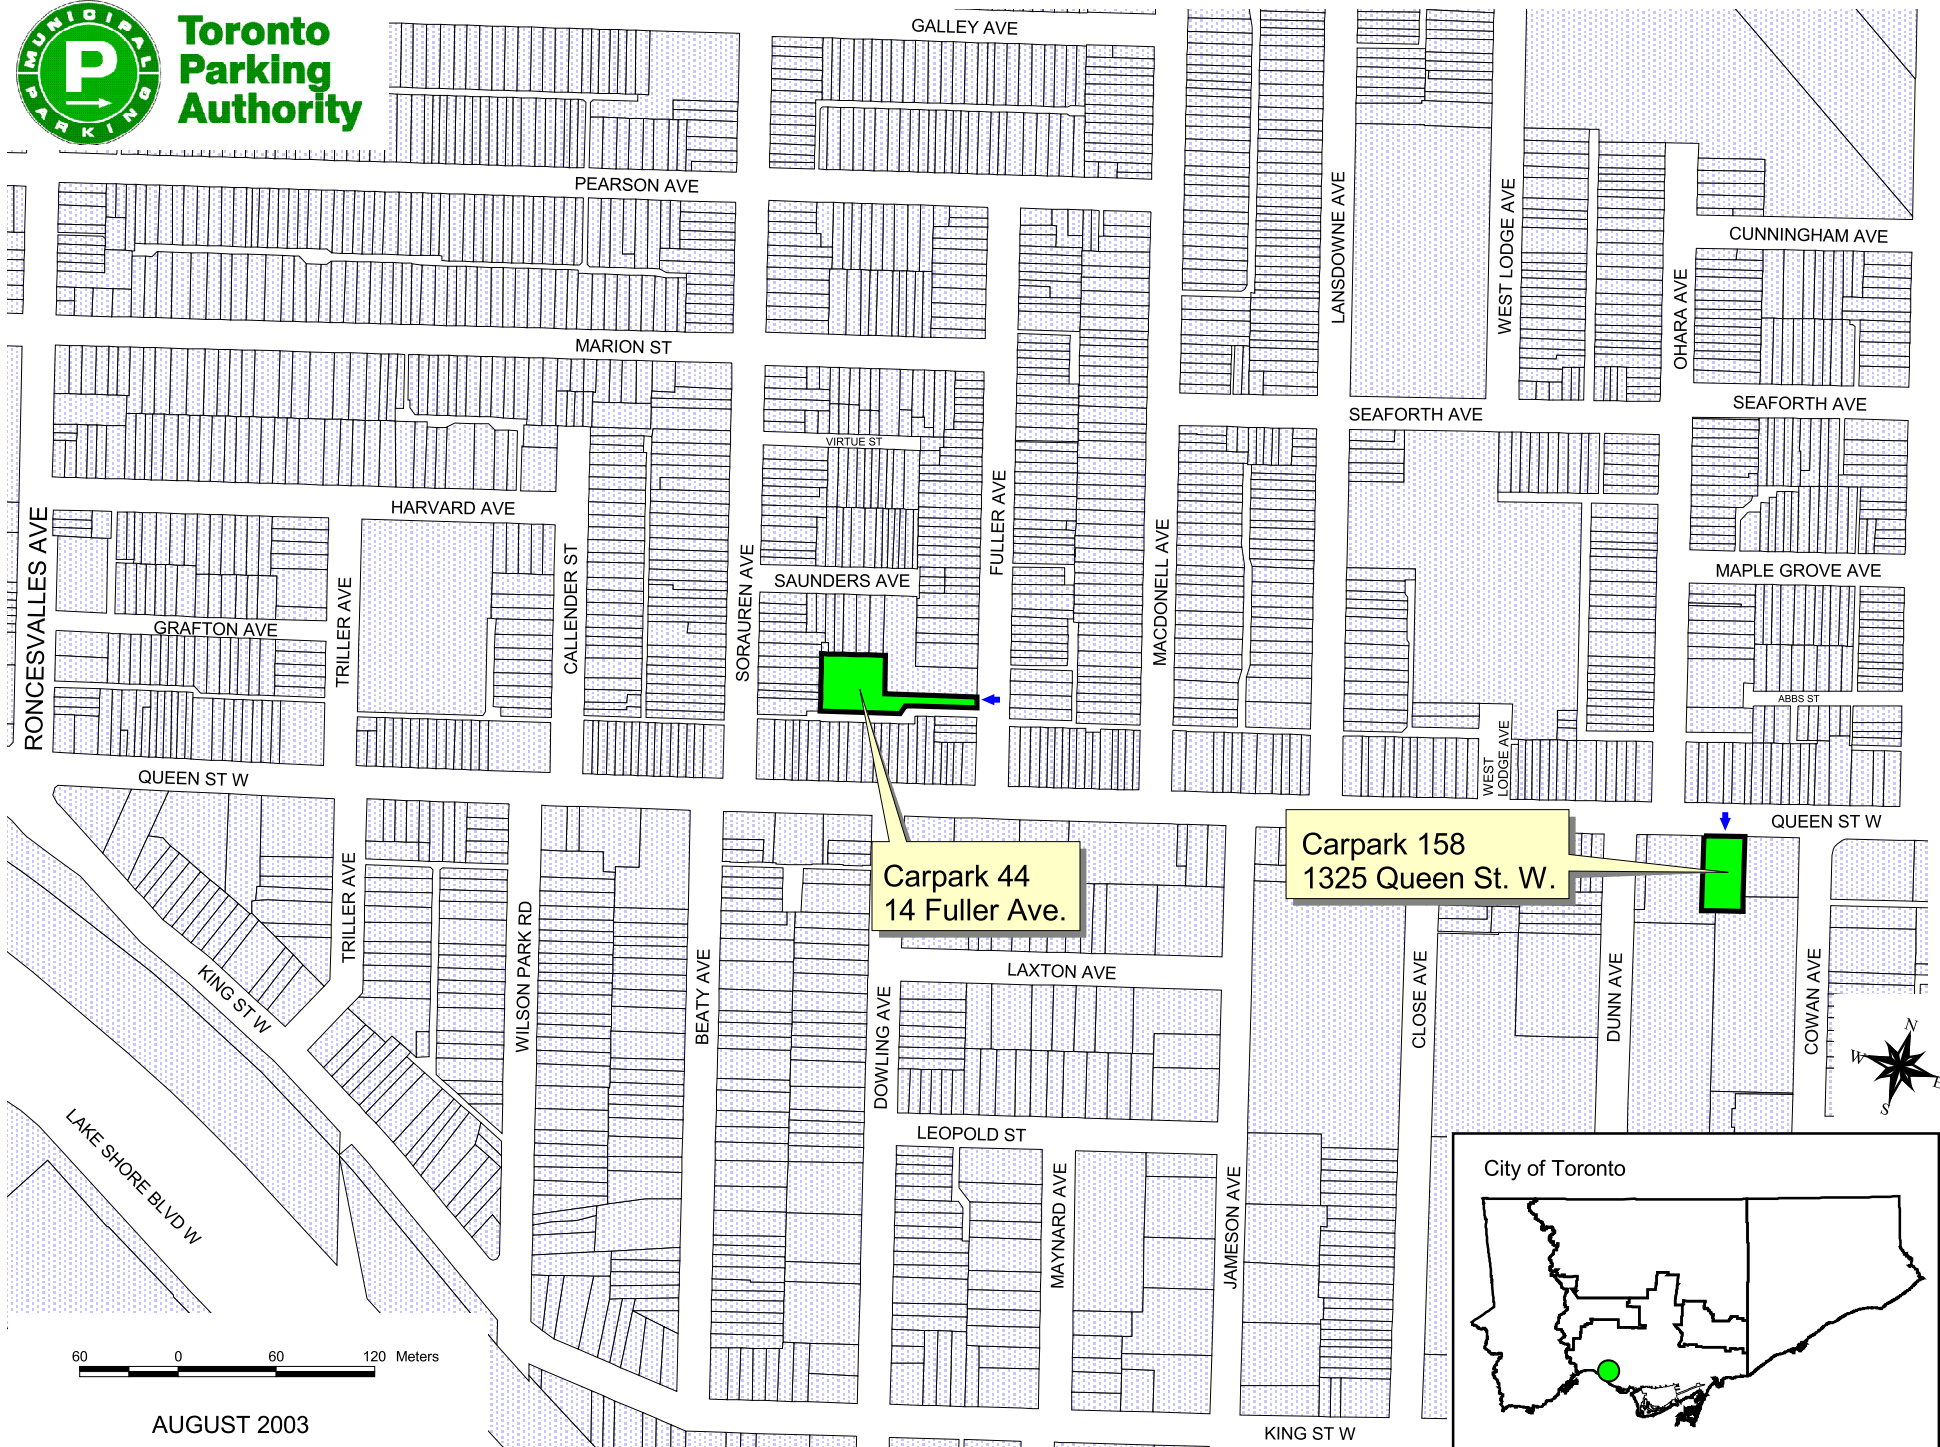

Toronto
Parking
Authority

Carpark 44
14 Fuller Ave.

Carpark 158
1325 Queen St. W.

AUGUST 2003