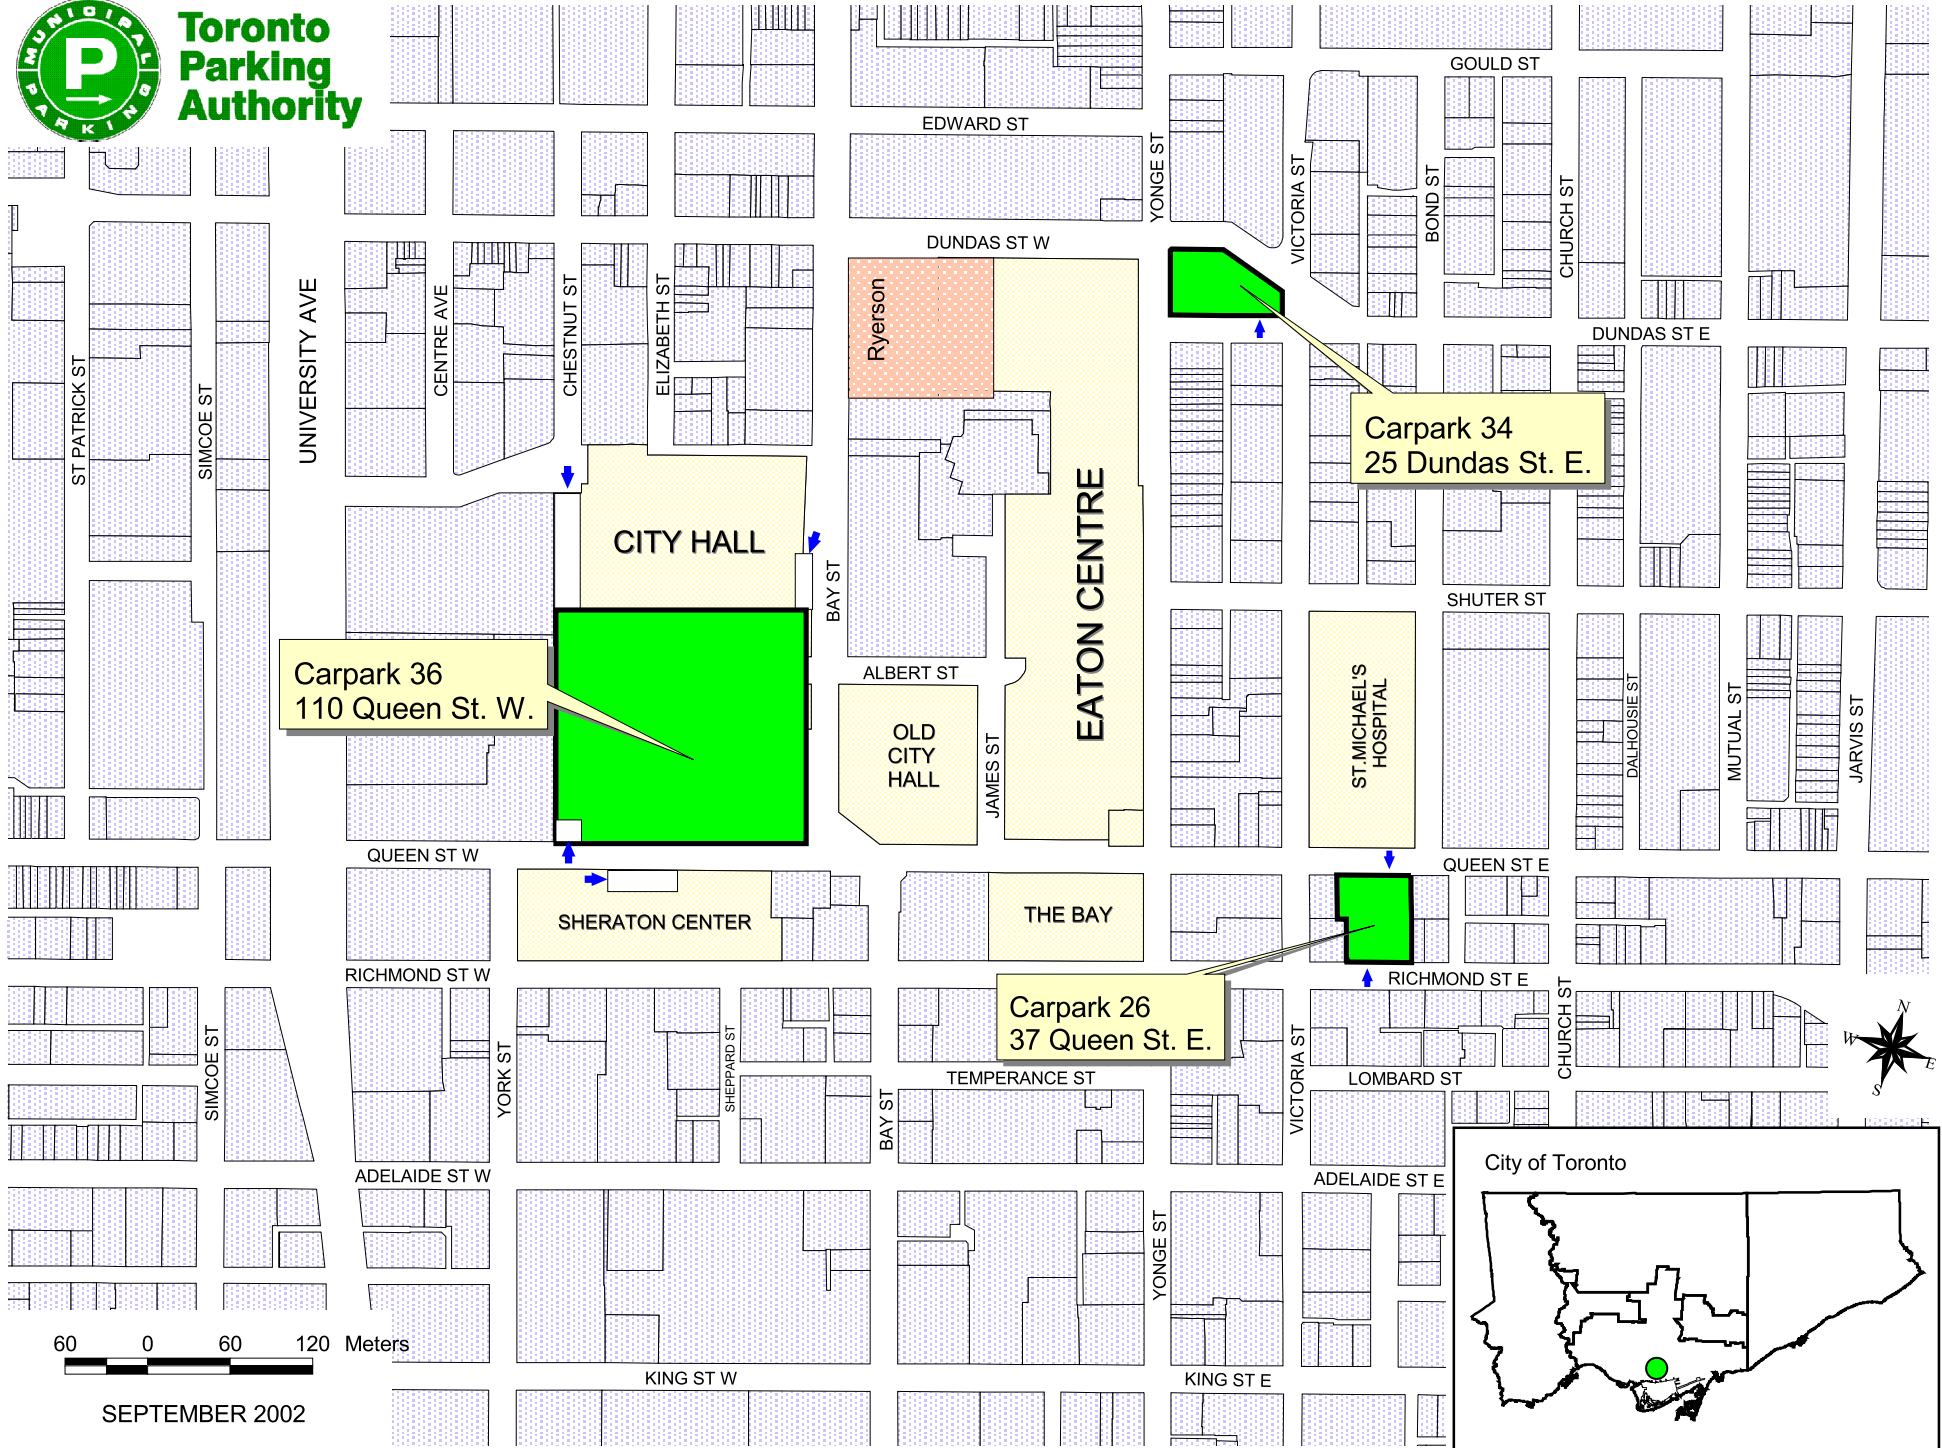

Toronto Parking Authority

Carpark 36  
110 Queen St. W.

Carpark 34  
25 Dundas St. E.

Carpark 26  
37 Queen St. E.

SEPTEMBER 2002