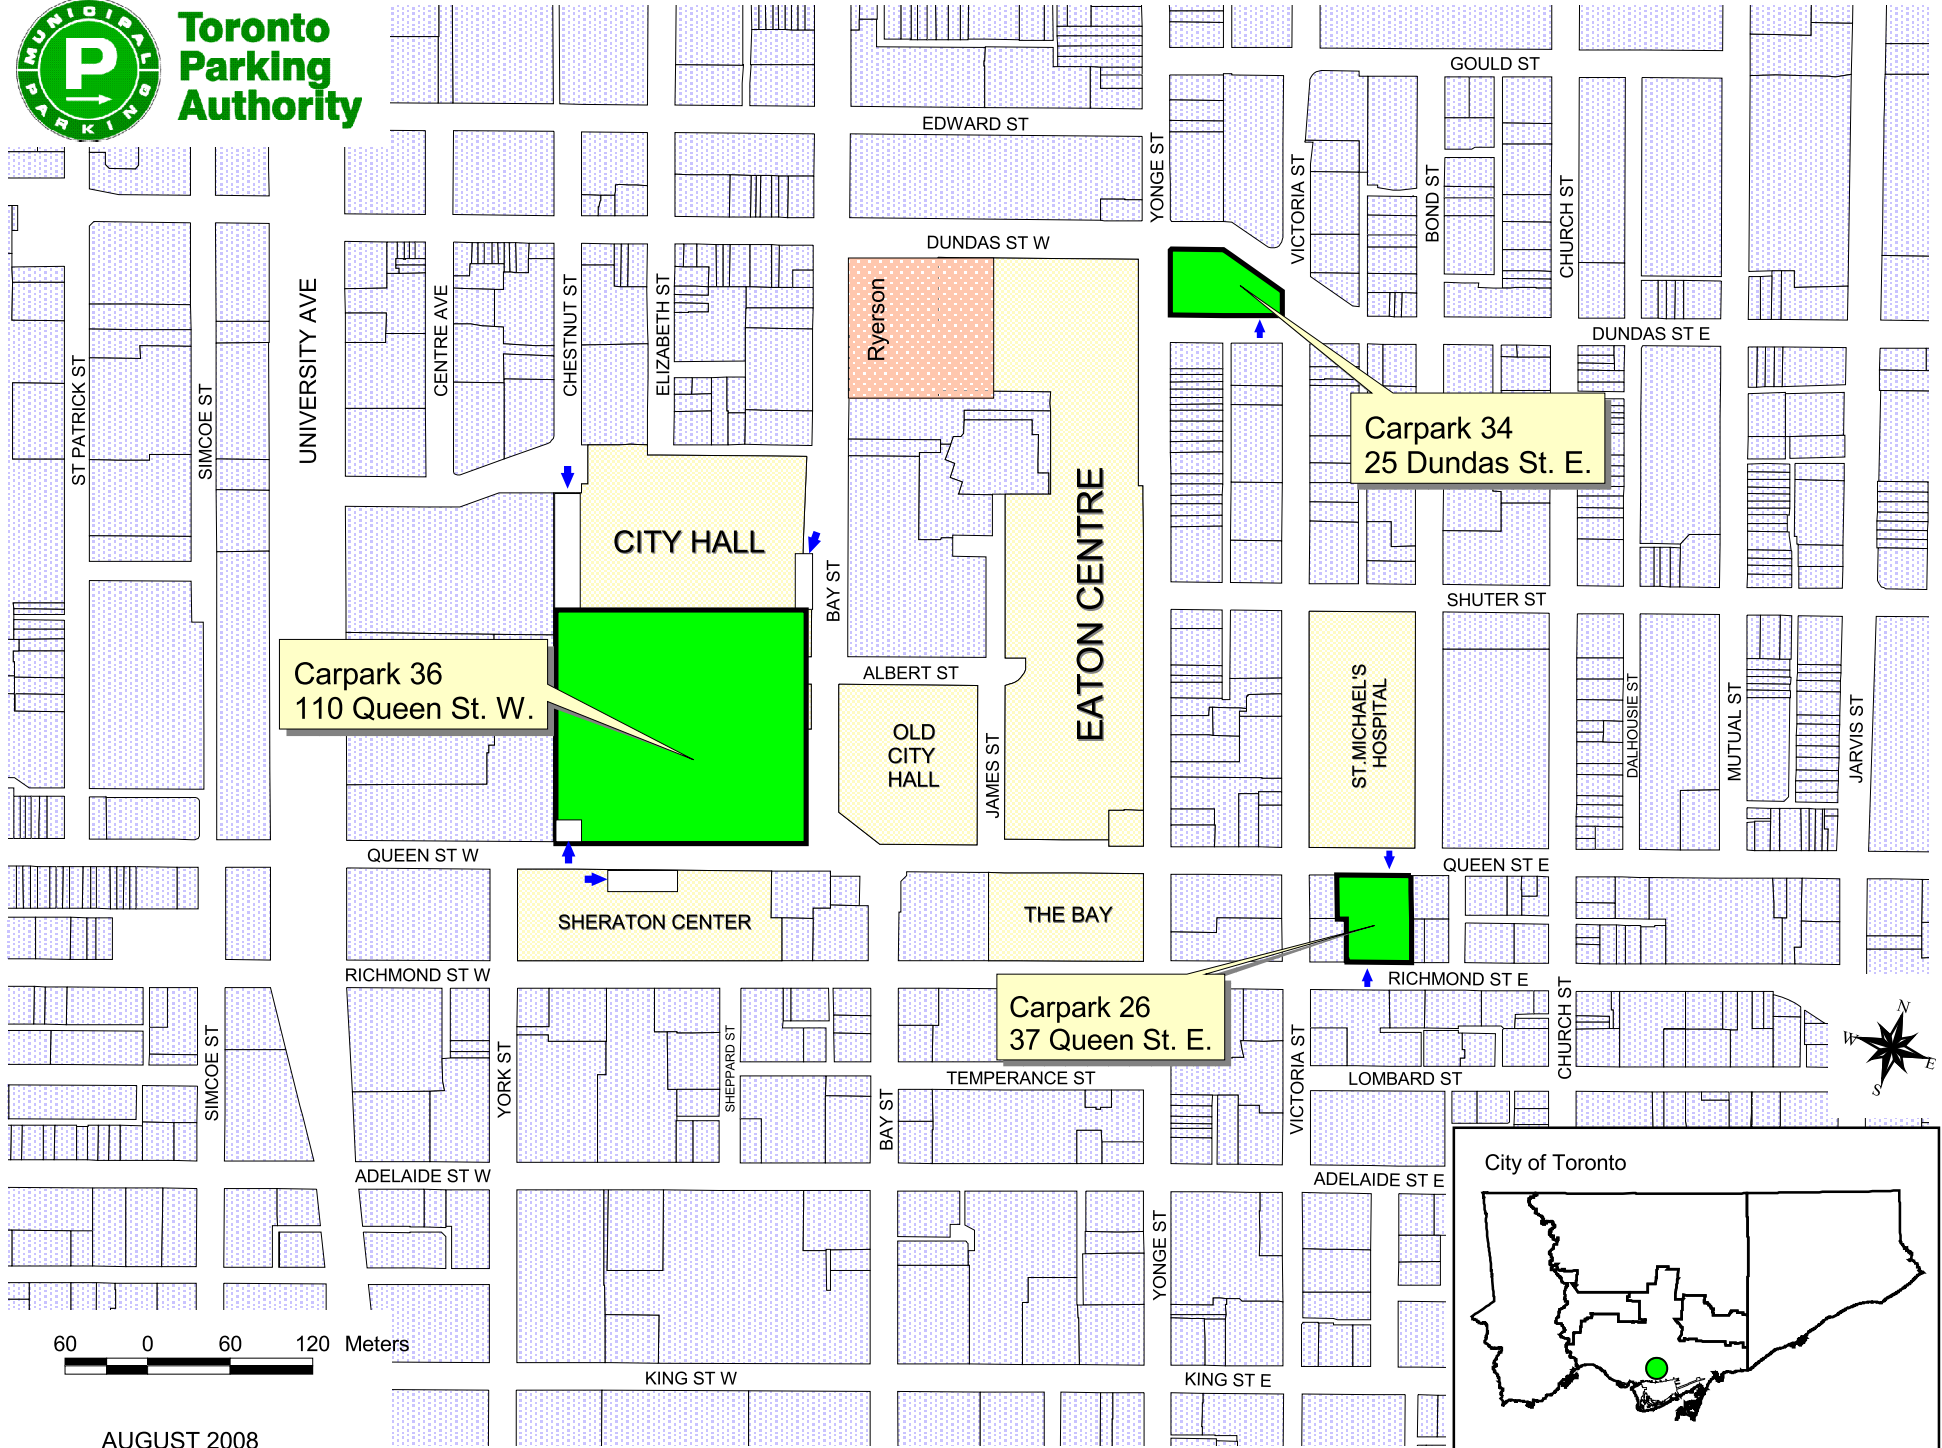

Toronto Parking Authority

Carpark 36  
110 Queen St. W.

Carpark 34  
25 Dundas St. E.

Carpark 26  
37 Queen St. E.

AUGUST 2008