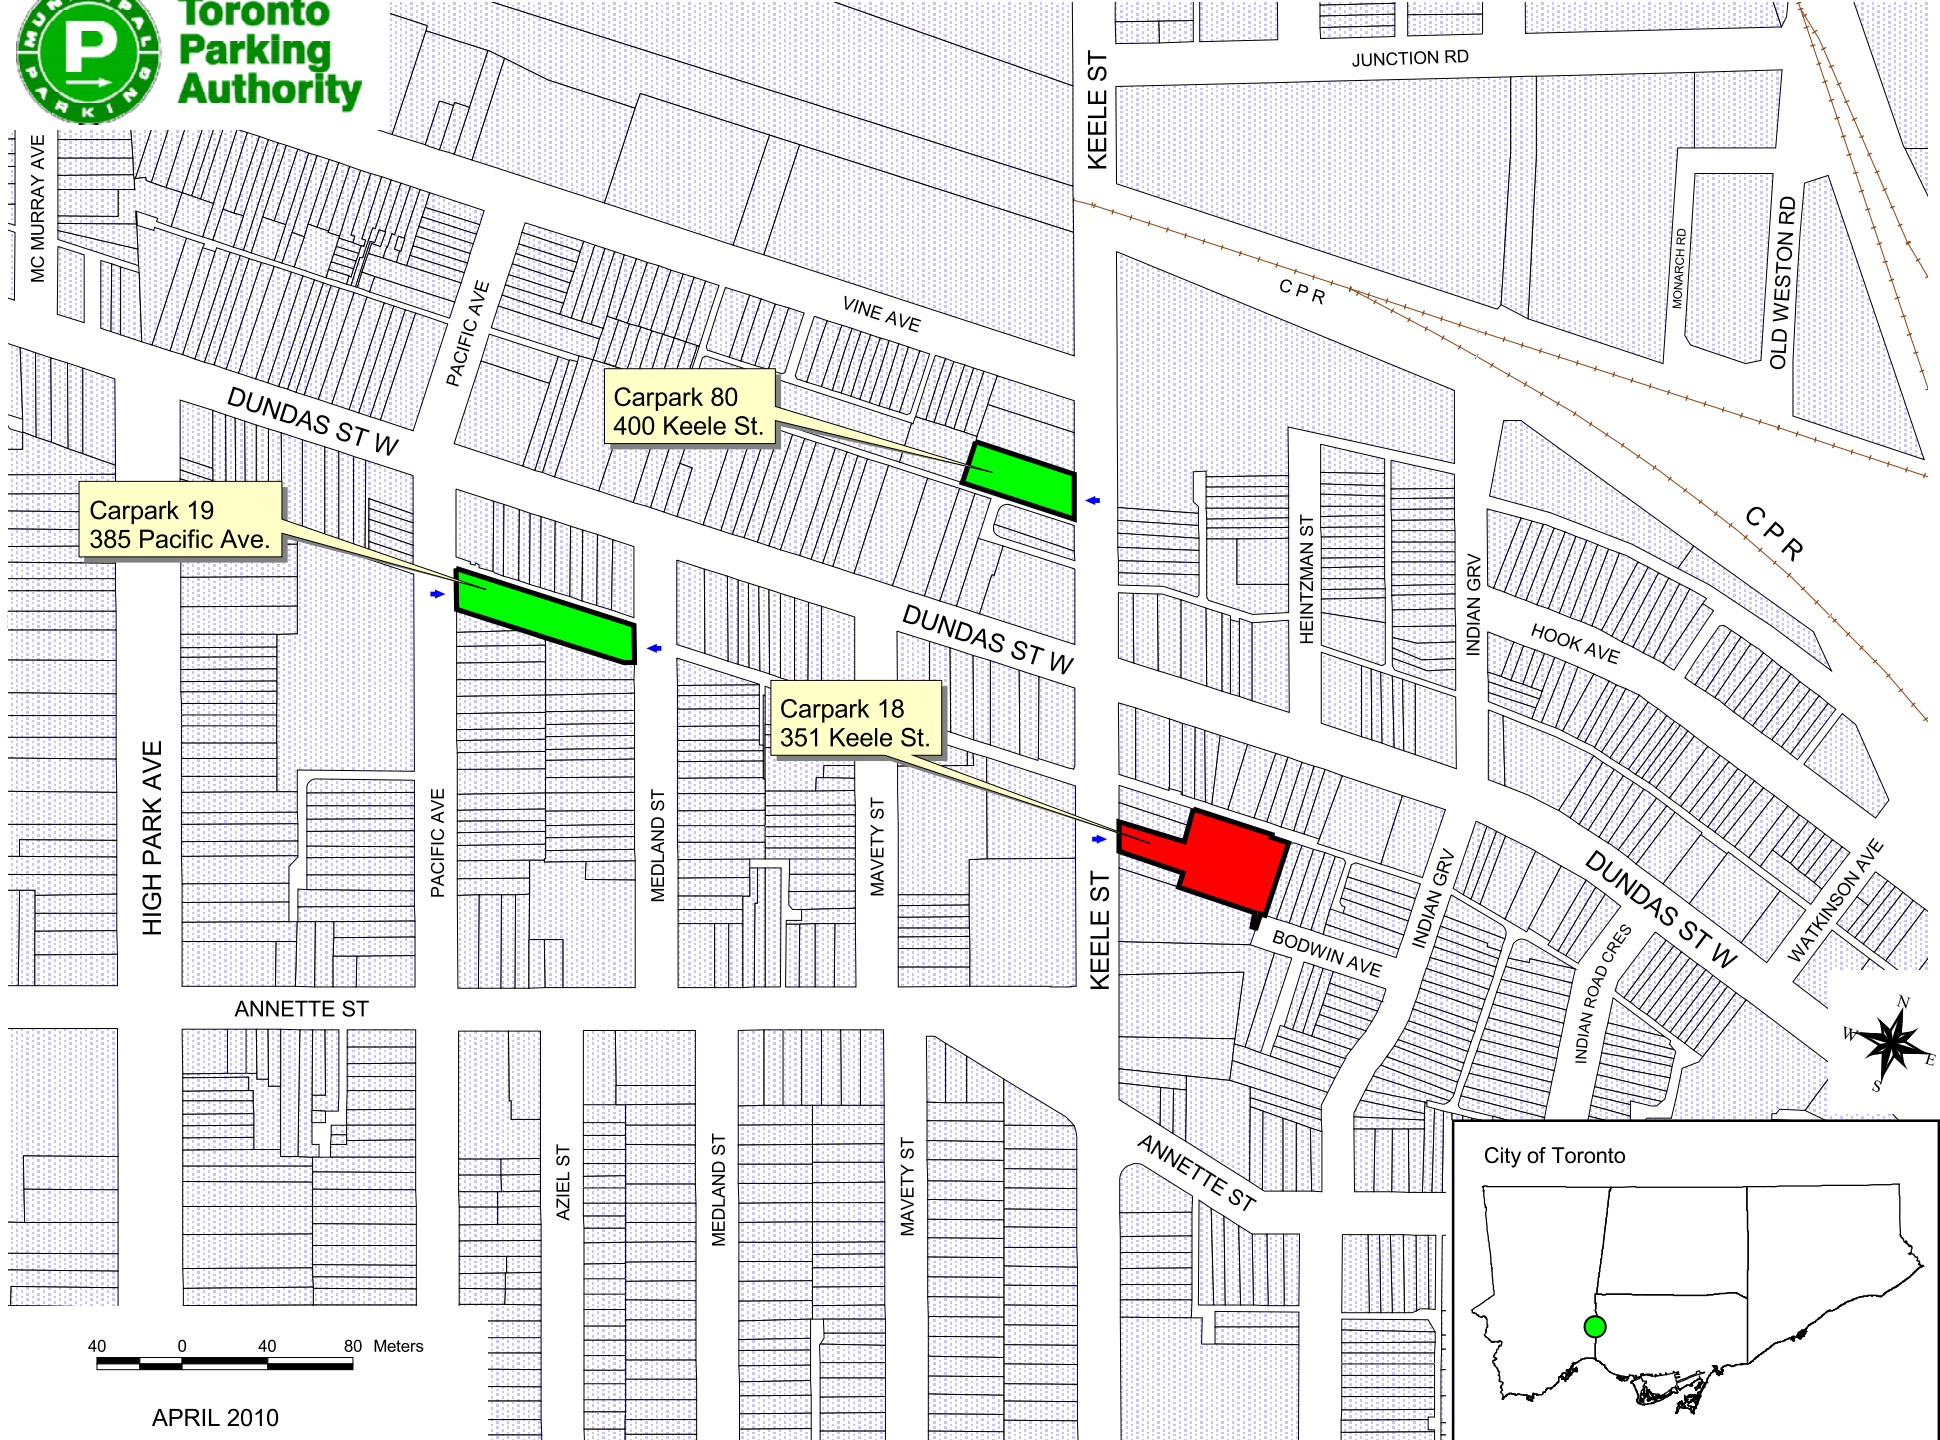

Toronto
Parking
Authority

Carpark 19
385 Pacific Ave.

Carpark 80
400 Keele St.

Carpark 18
351 Keele St.

APRIL 2010