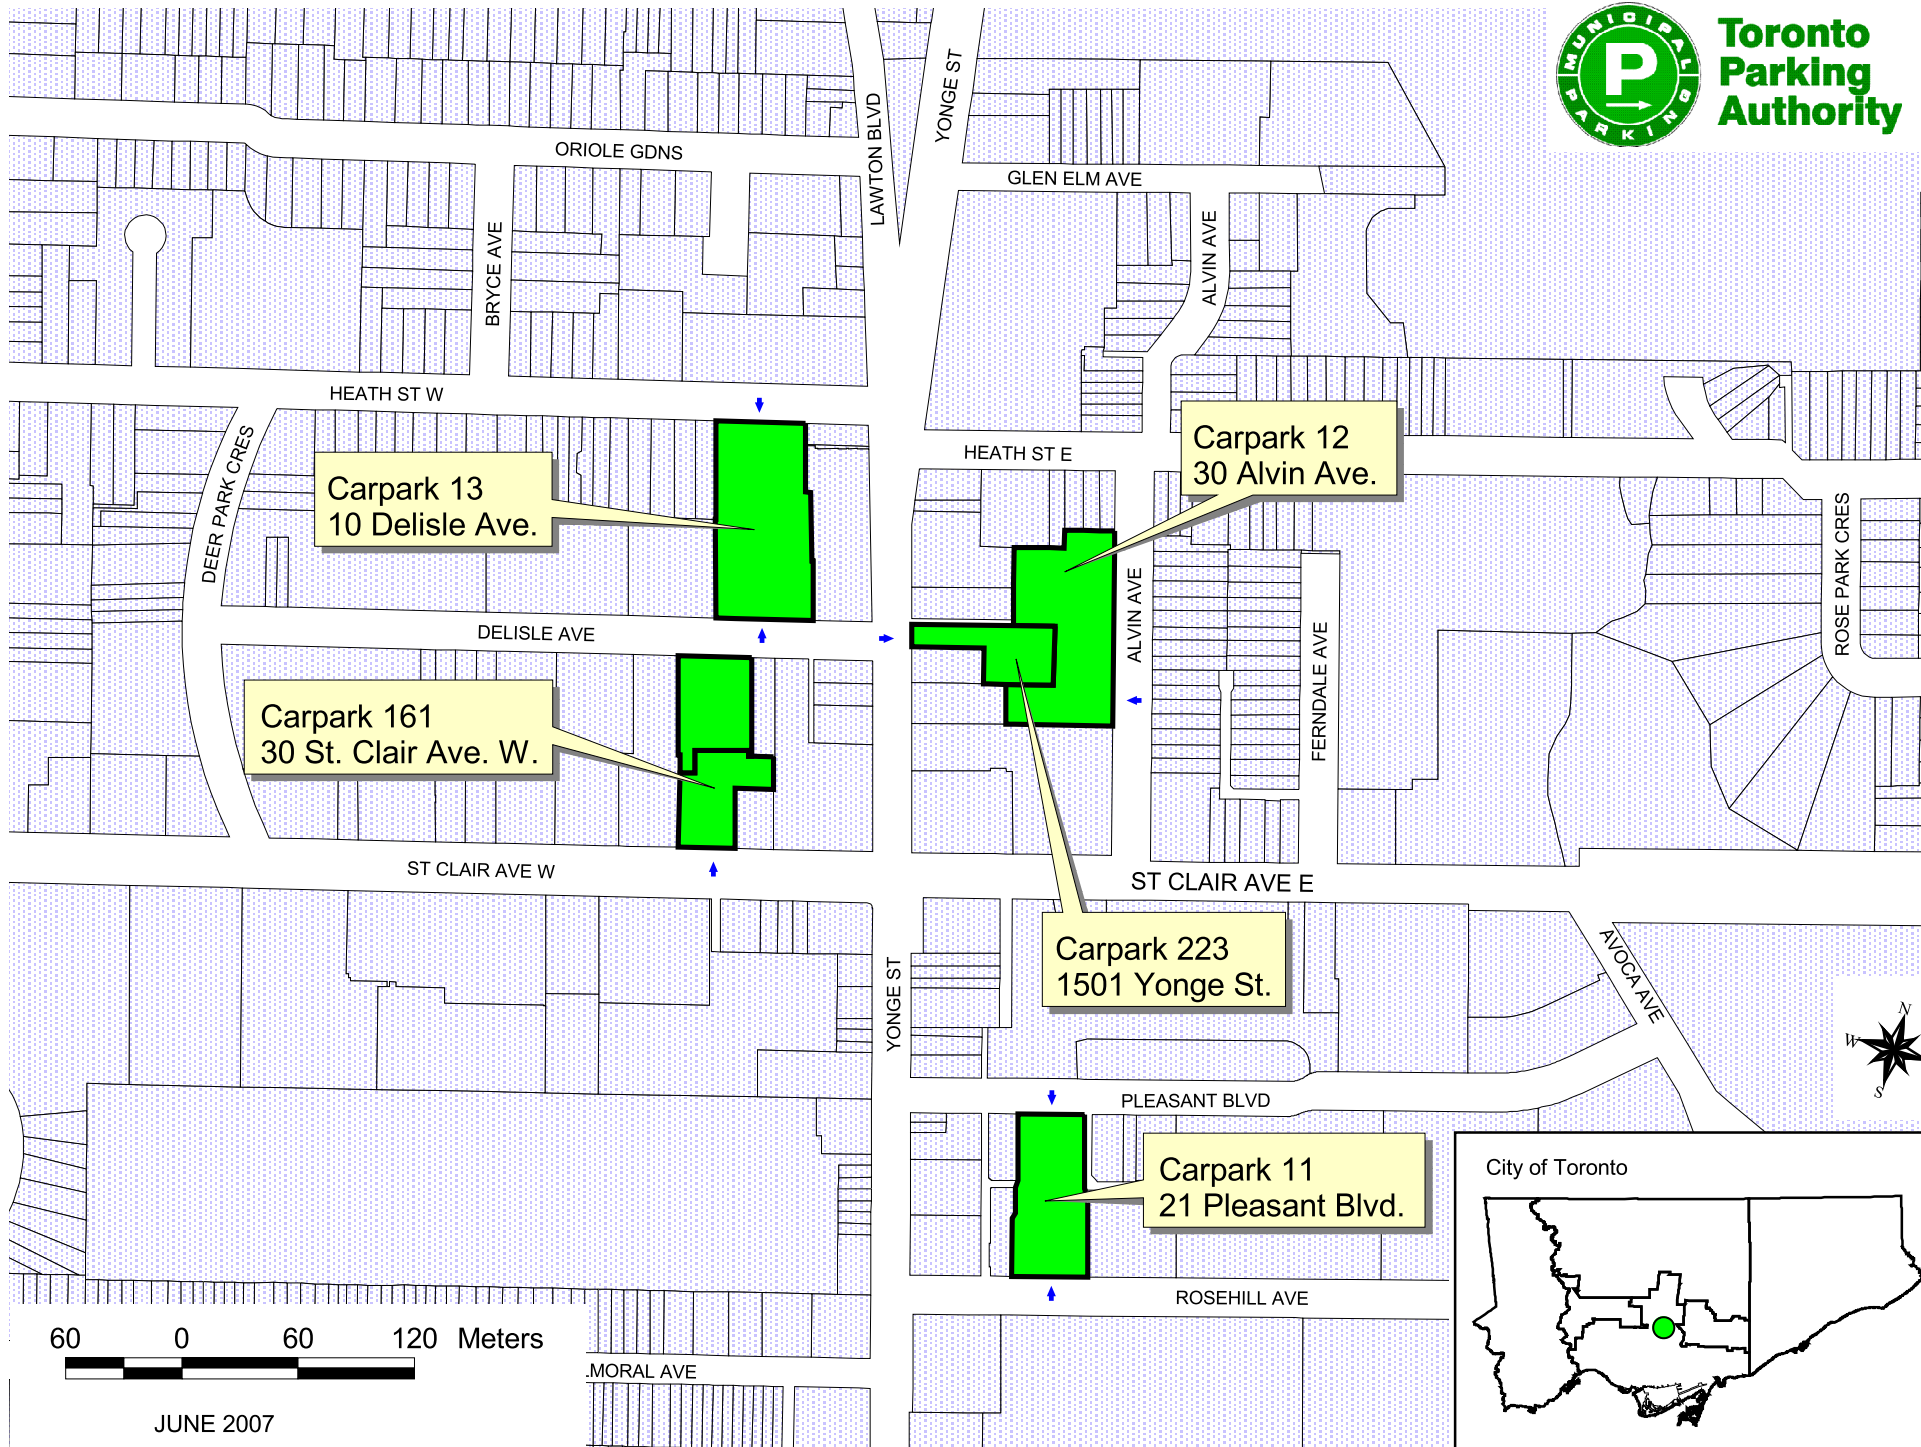

Toronto
Parking
Authority

Carpark 13
10 Delisle Ave.

Carpark 161
30 St. Clair Ave. W.

Carpark 12
30 Alvin Ave.

Carpark 223
1501 Yonge St.

Carpark 11
21 Pleasant Blvd.

60 0 60 120 Meters

JUNE 2007