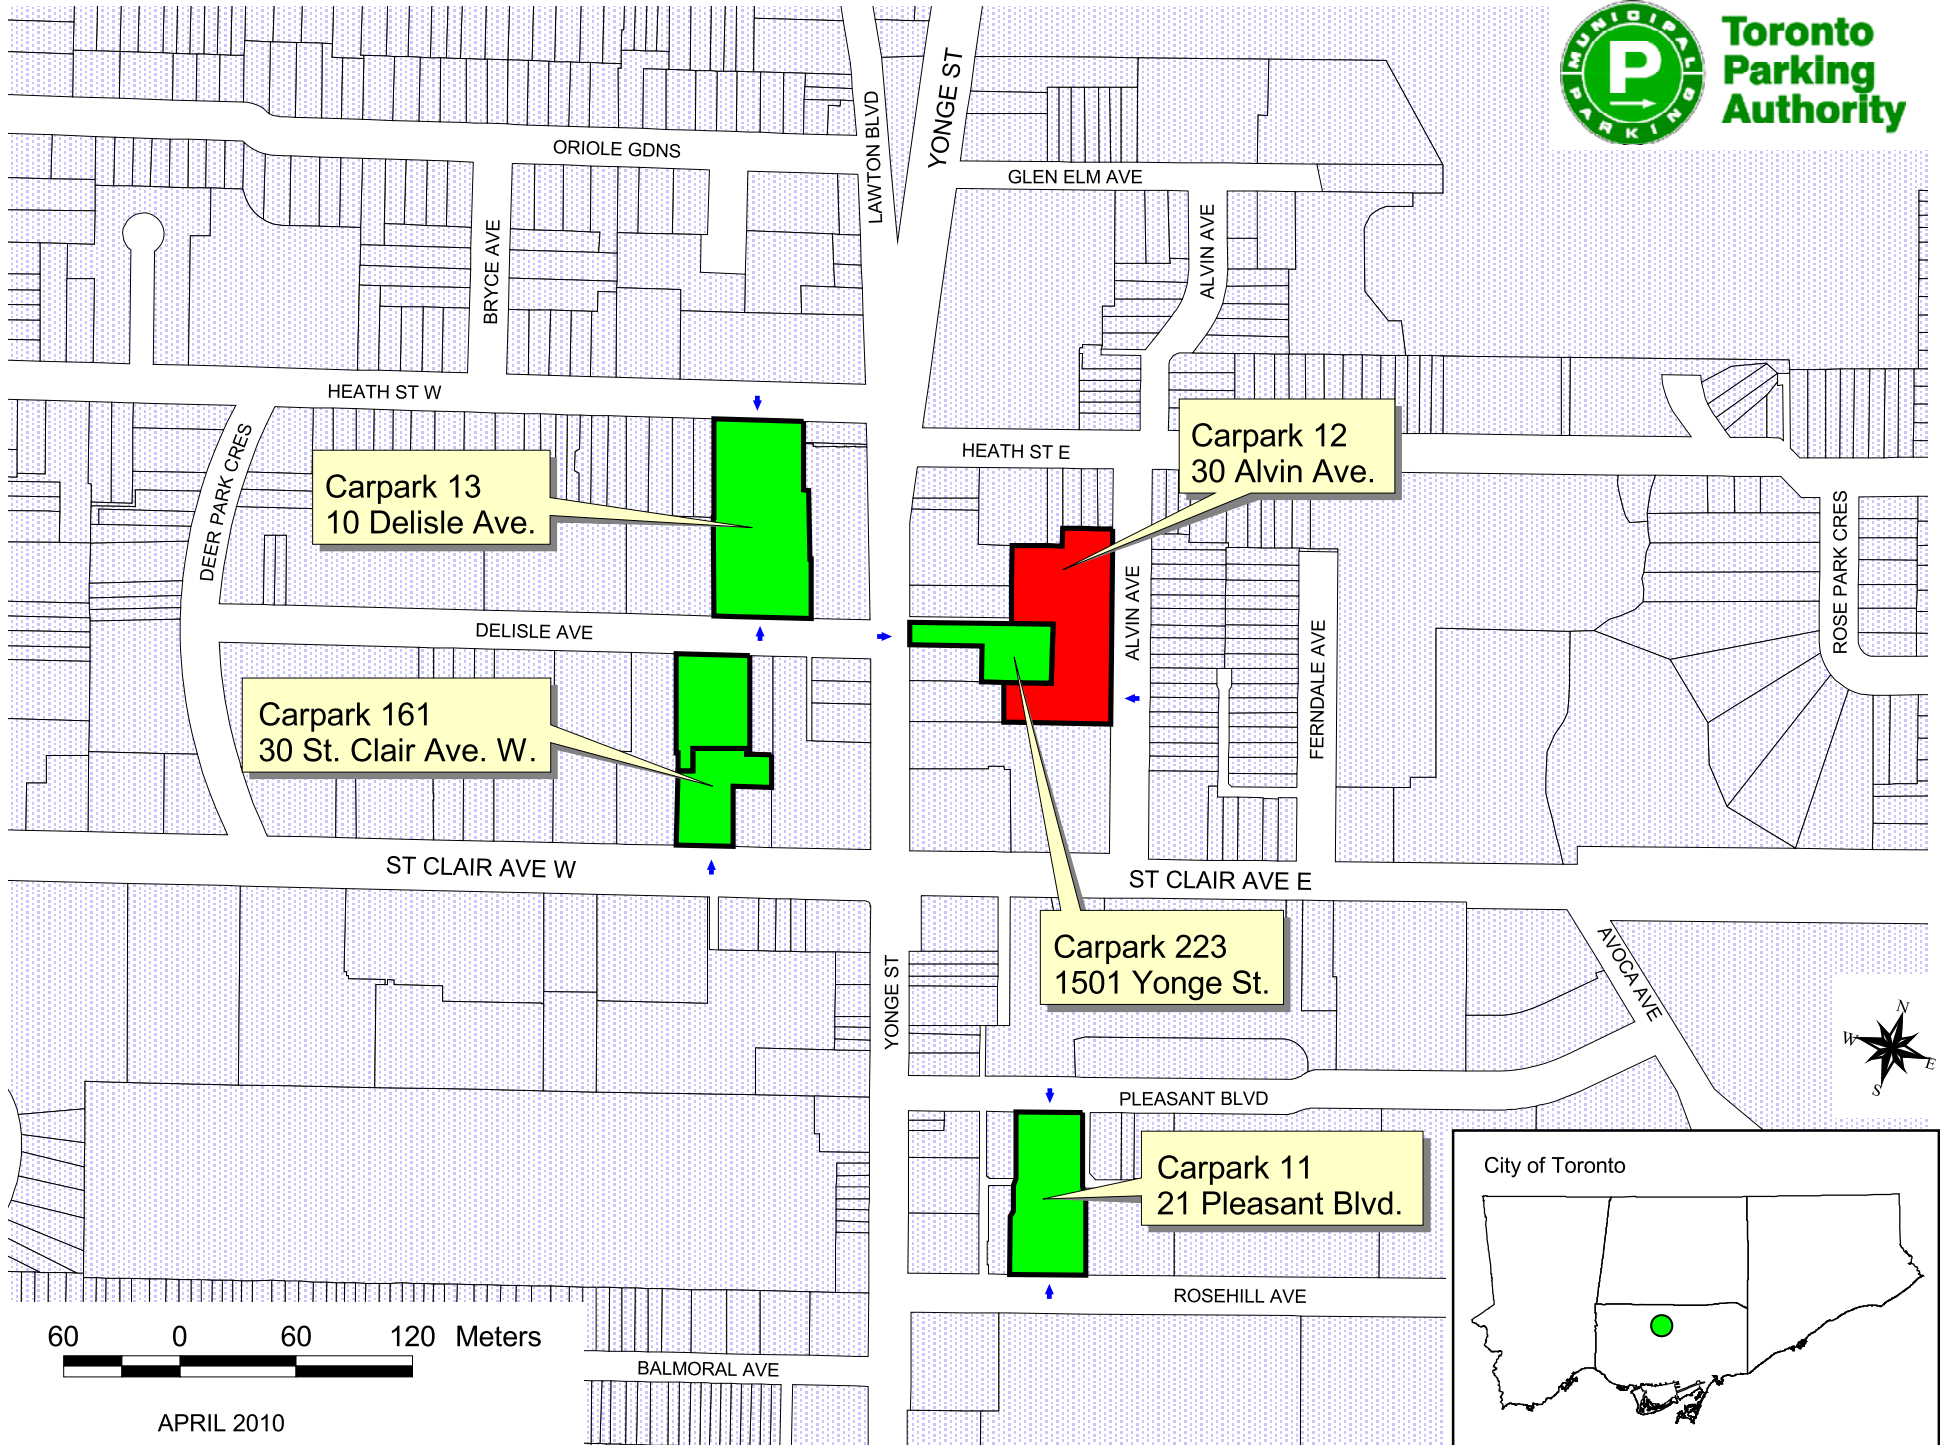

Toronto  
Parking  
Authority

Carpark 13  
10 Delisle Ave.

Carpark 161  
30 St. Clair Ave. W.

Carpark 12  
30 Alvin Ave.

Carpark 223  
1501 Yonge St.

Carpark 11  
21 Pleasant Blvd.

APRIL 2010